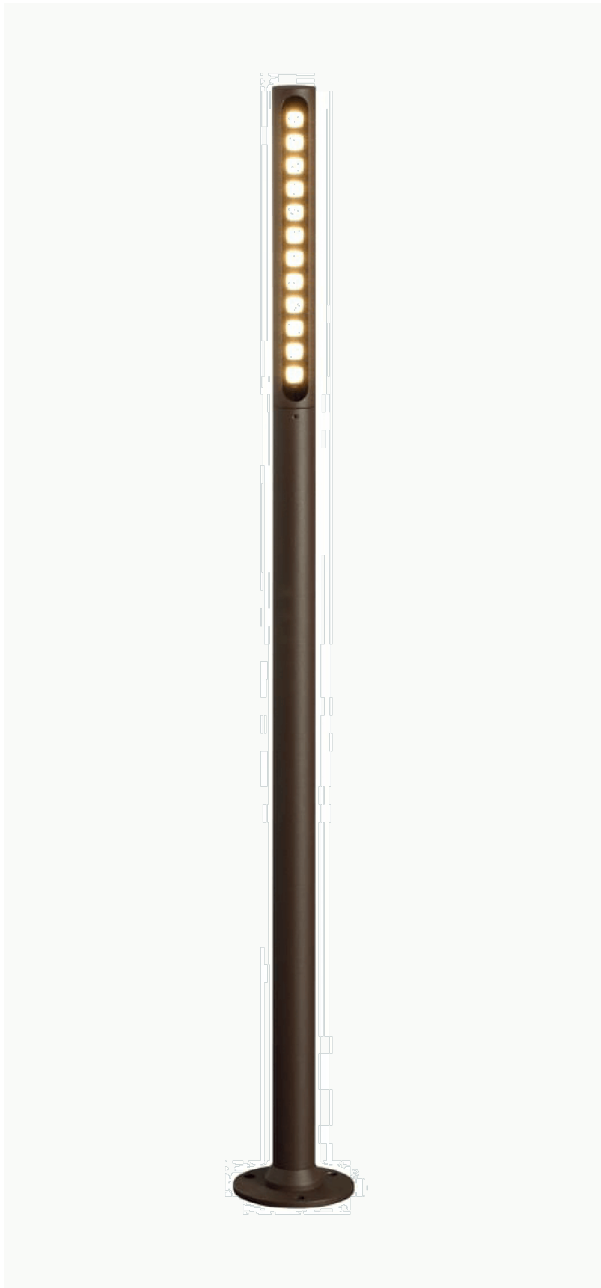

Led

EDISON

Material

Aluminium

BOLLARD LIGHT

*These images are for presentation purpose only.

Product Code : DRL BOR 0159
Wattage : 8W
Size : Ø30*800mm

GENERAL INFORMATION