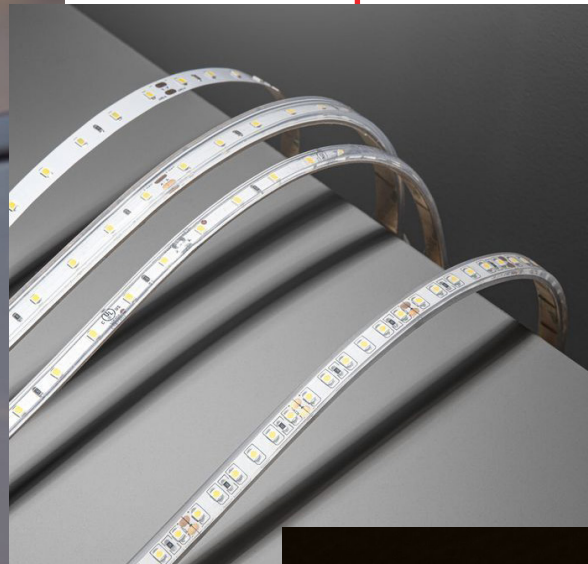

Dark Grey

Led

CREE 

Material

Aluminium

LED STRIPE LIGHT

*These images are for presentation purpose only.

Product Code : DRL 0322 NEON STRIP
Wattage : 24 W
Power : 24 W/m
Size : 20 x 20 mm
LED : 60/mtr
CCT : RGB + Tunable White