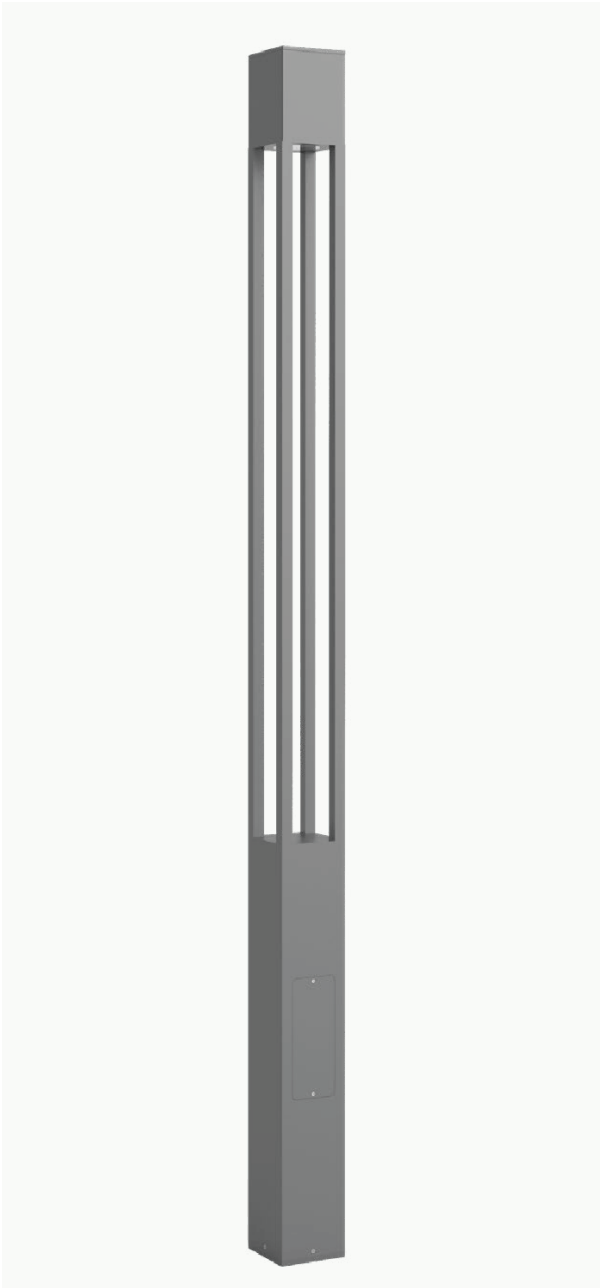

3000K

Body Colour

Dark Grey

Led

CREE ⇄

Material

Aluminium

Product Code : DRL HC 0321
Wattage : 30W
Size : 145*2500mm
Flux : 2500 Lm
Beam : 73°