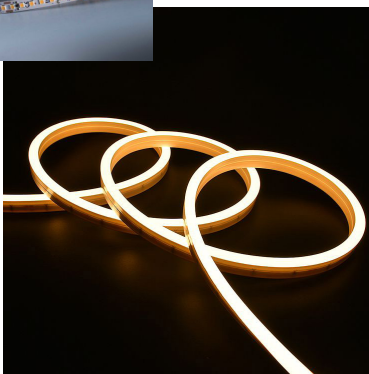

Dark Grey

Led

CREE 

Material

Aluminium

LED STRIPE LIGHT

*These images are for presentation purpose only.

Product Code : DRL 0322 NEON STRIP
Wattage : 24 W
Power : 24 W/m
Size : 20 x 20 mm
LED : 60/mtr
CCT : RGB + Tunable White