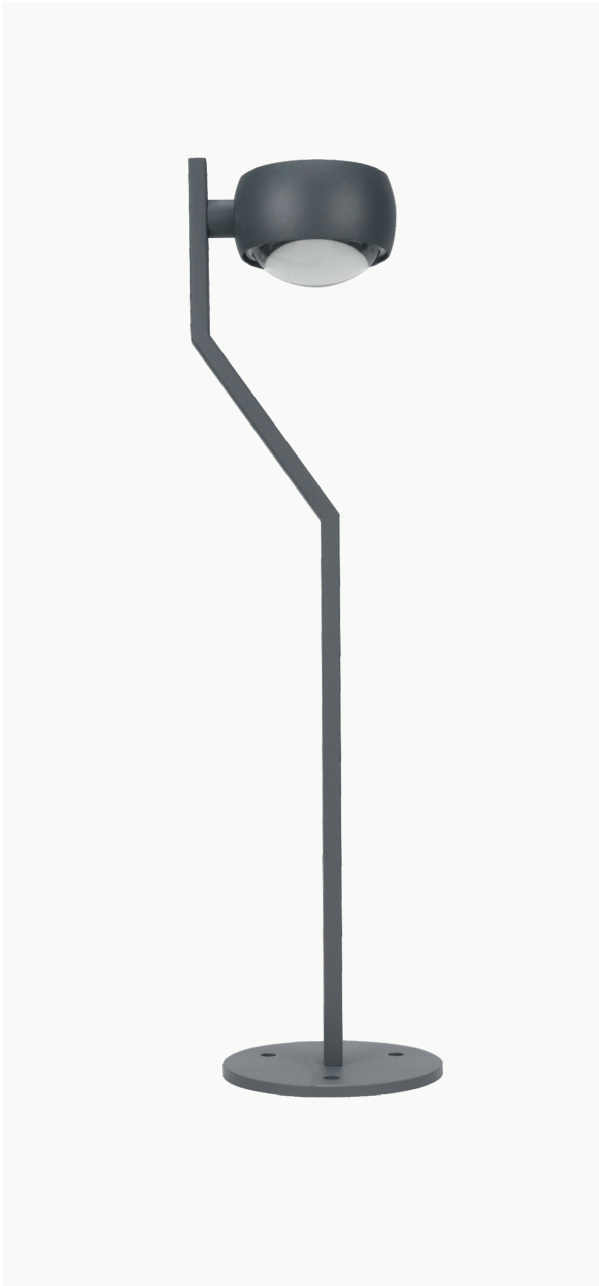

Product Code : DRL BOR 0160
Wattage : 4W
Size : Ø80*500(H)mm

GENERAL INFORMATION

CCT

3000K

Body Colour

Anthracite Grey

Material

Alu Die Cast + Glass

Movable

360°