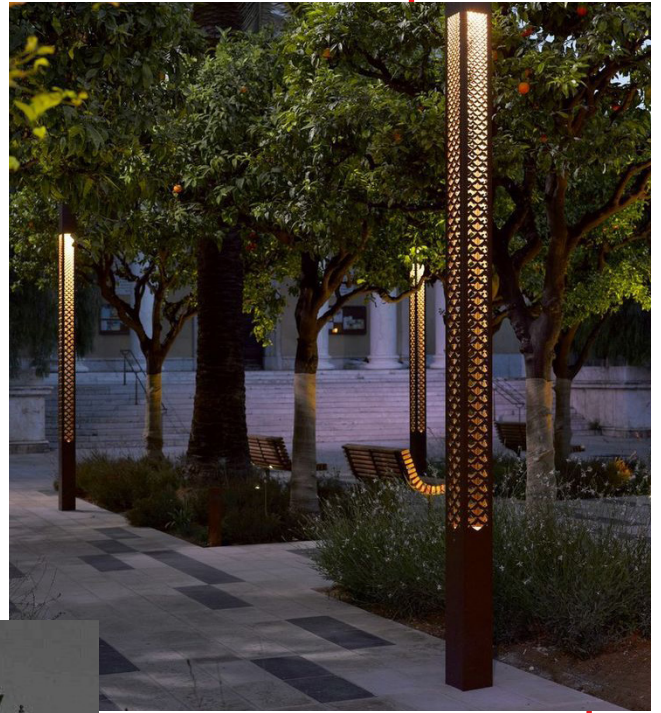

Body Colour

Silver

Led

CREE ⇄

Material

Stainless Steel

POLE LIGHT

*These images are for presentation purpose only.