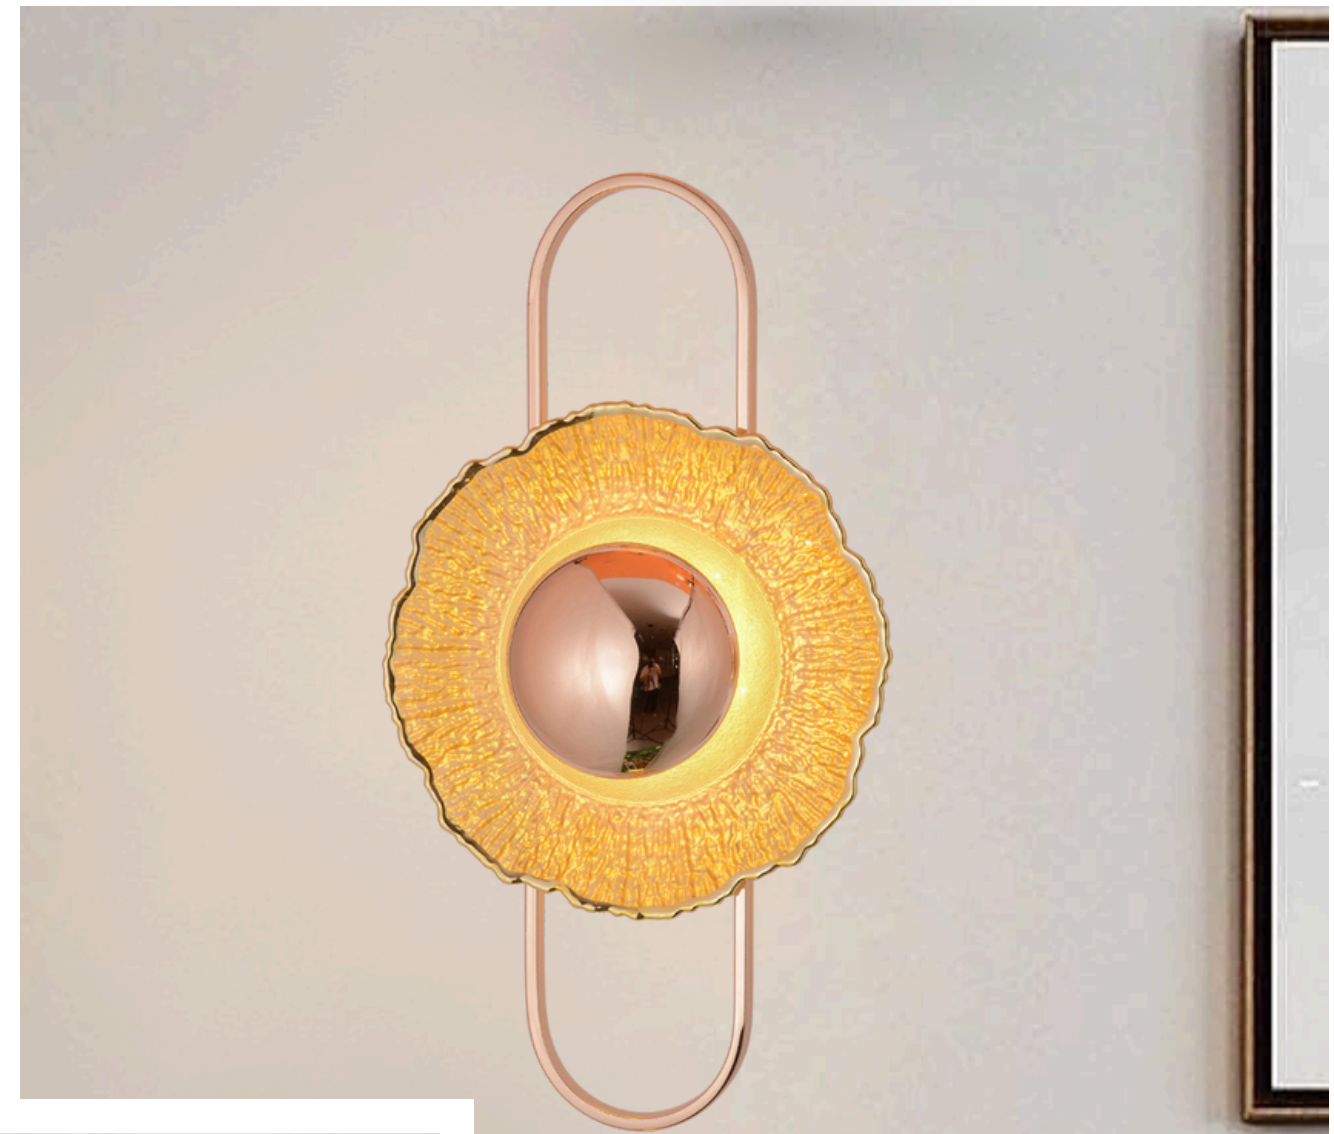

*We proudly celebrate our journey in lighting—rooted in purpose, shaped by experience, and inspired by the future.*

**CRAFTED BY PASSION,  
GLOWING WITH MEANING.**

DRL 10673  
Ceramic + Metal  
French Gold  
FD-600+800+1000mm. FH-360mm

DRL 10719  
Metal + Onyx  
Brass Gold  
H-435mm W-150mm

DRL 10720-A  
Wood + Glass  
Teak Wood  
D-280mm

DRL 10720-B  
Wood + Glass  
Walnut Wood  
D-280mm

DRL 10721  
Metal + PVC  
Globe Brass Gold  
H- 600mm

DRL 10722  
Metal + profile  
Brass Gold  
H-600mm W-120mm

DRL 10723  
Metal+ profile  
Marble Finish  
H-600mm W-120mm

DRL 10724/GD  
Glass+ Metal  
Brass Gold + Amber Glass  
H-270mm D-100mm

DRL 10725/BK  
Glass+ Metal  
Nickel Black + Smoke Grey Glass  
H-270mm D-100mm

DRL 10726  
Grey Glass + Metal  
Gold  
H-500mm D-260mm

DRL 10727  
Amber Glass + Metal  
Gold  
H-500mm D-260mm

DRL 10728  
Glass + Metal  
Brass Gold  
H-230mm W-130mm

DRL 10729  
Glass + Metal  
Black  
H-230mm W-130mm