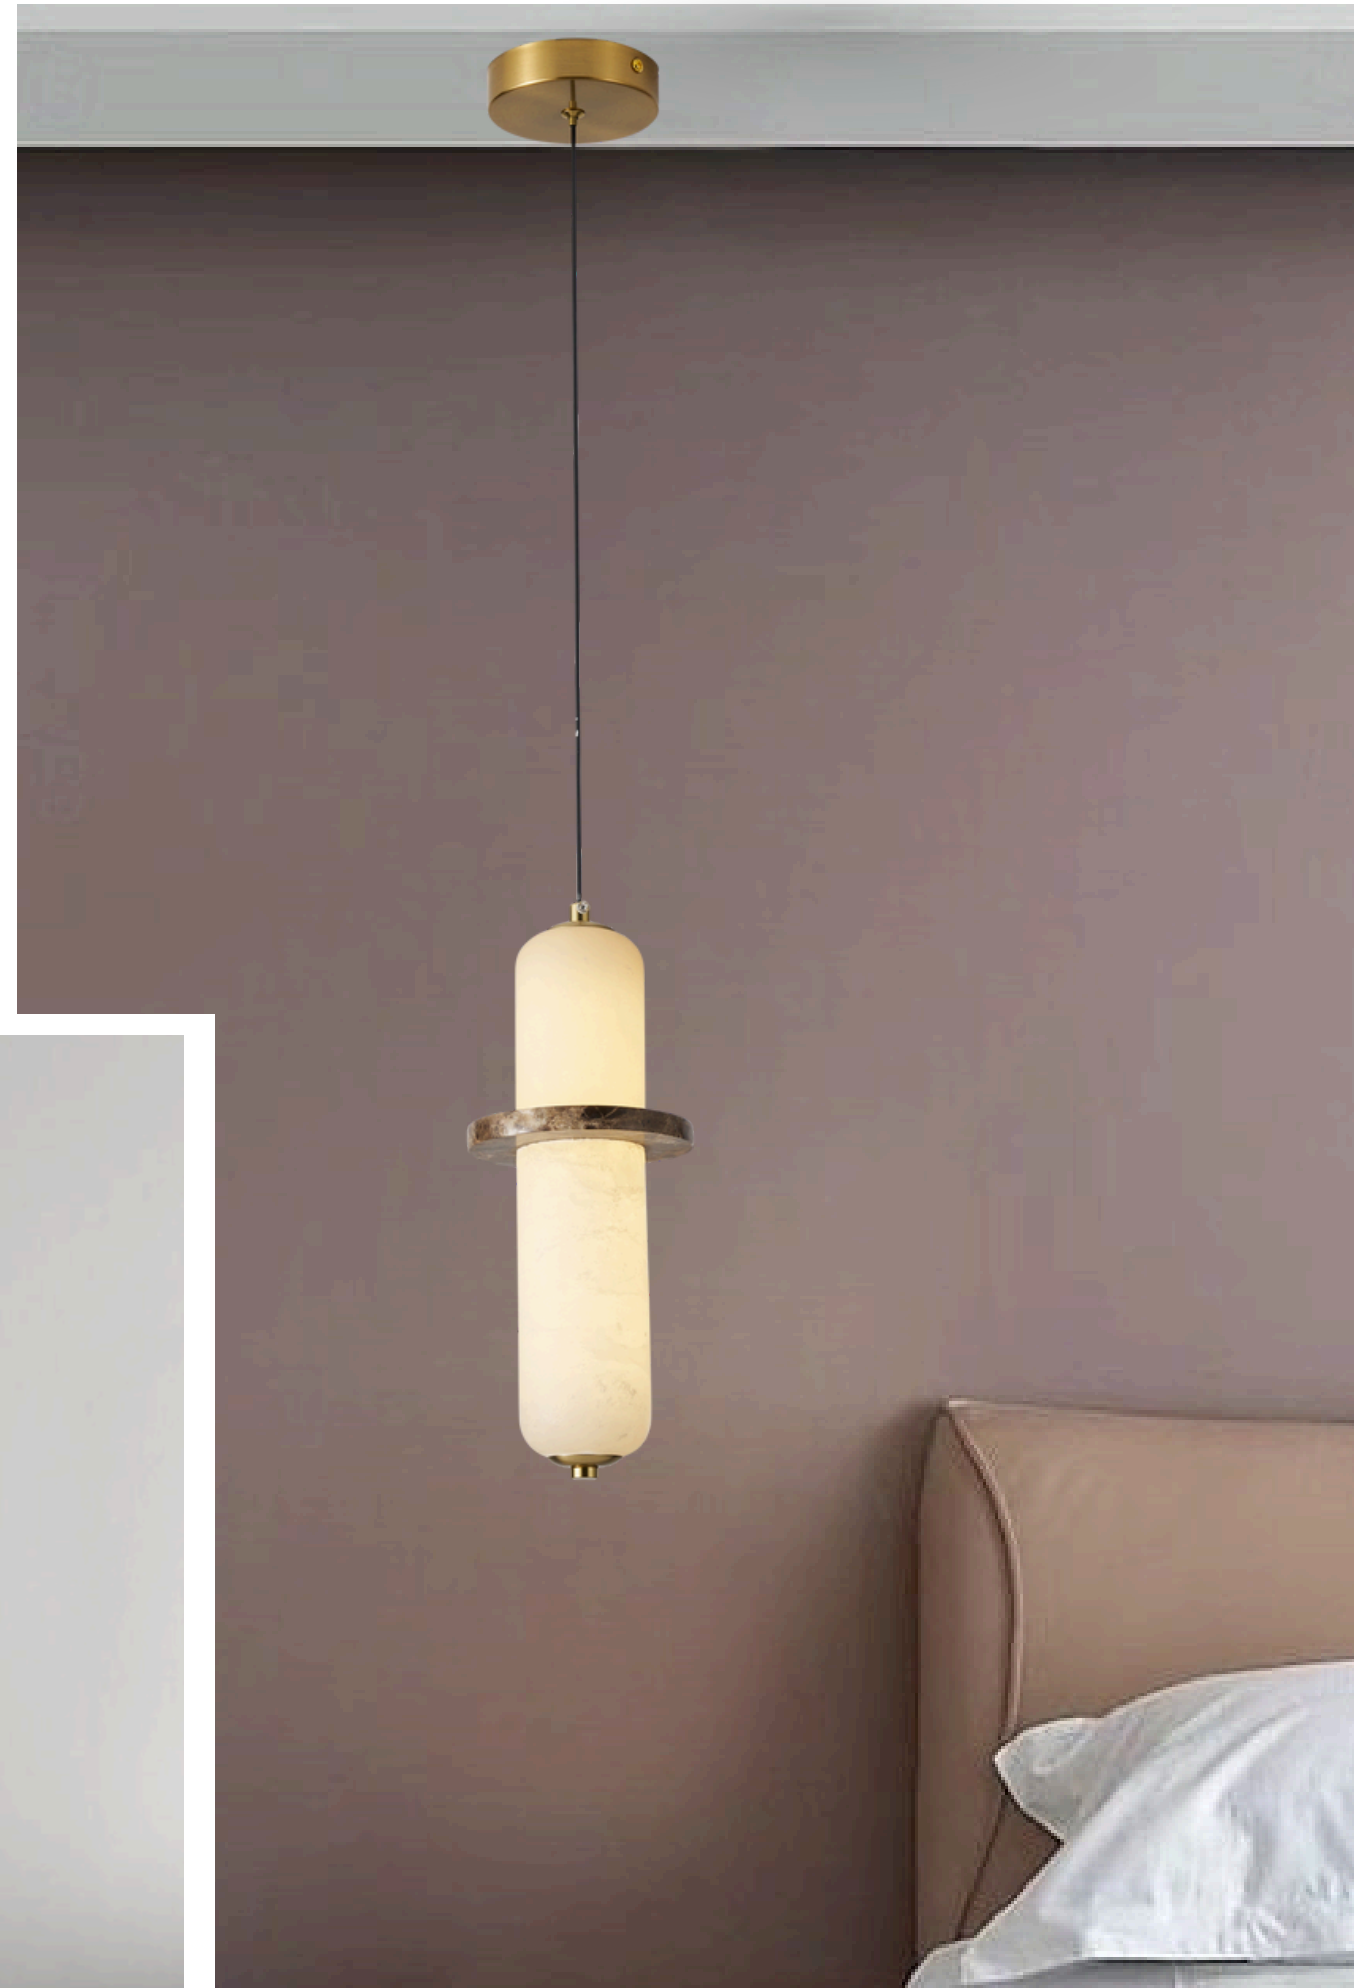

DRL 10691/3 GD  
Glass+ Metal  
Brass Gold + Amber Glass  
TH-1180mm FD-150mm

DRL 10692/3 BK  
Glass+ Metal  
Black + Smoke Grey Glass  
TH-1180mm FD-150mm

DRL 10693/GR  
Marble + Onyx  
Brass Gold + Green  
FH-300mm D-120mm