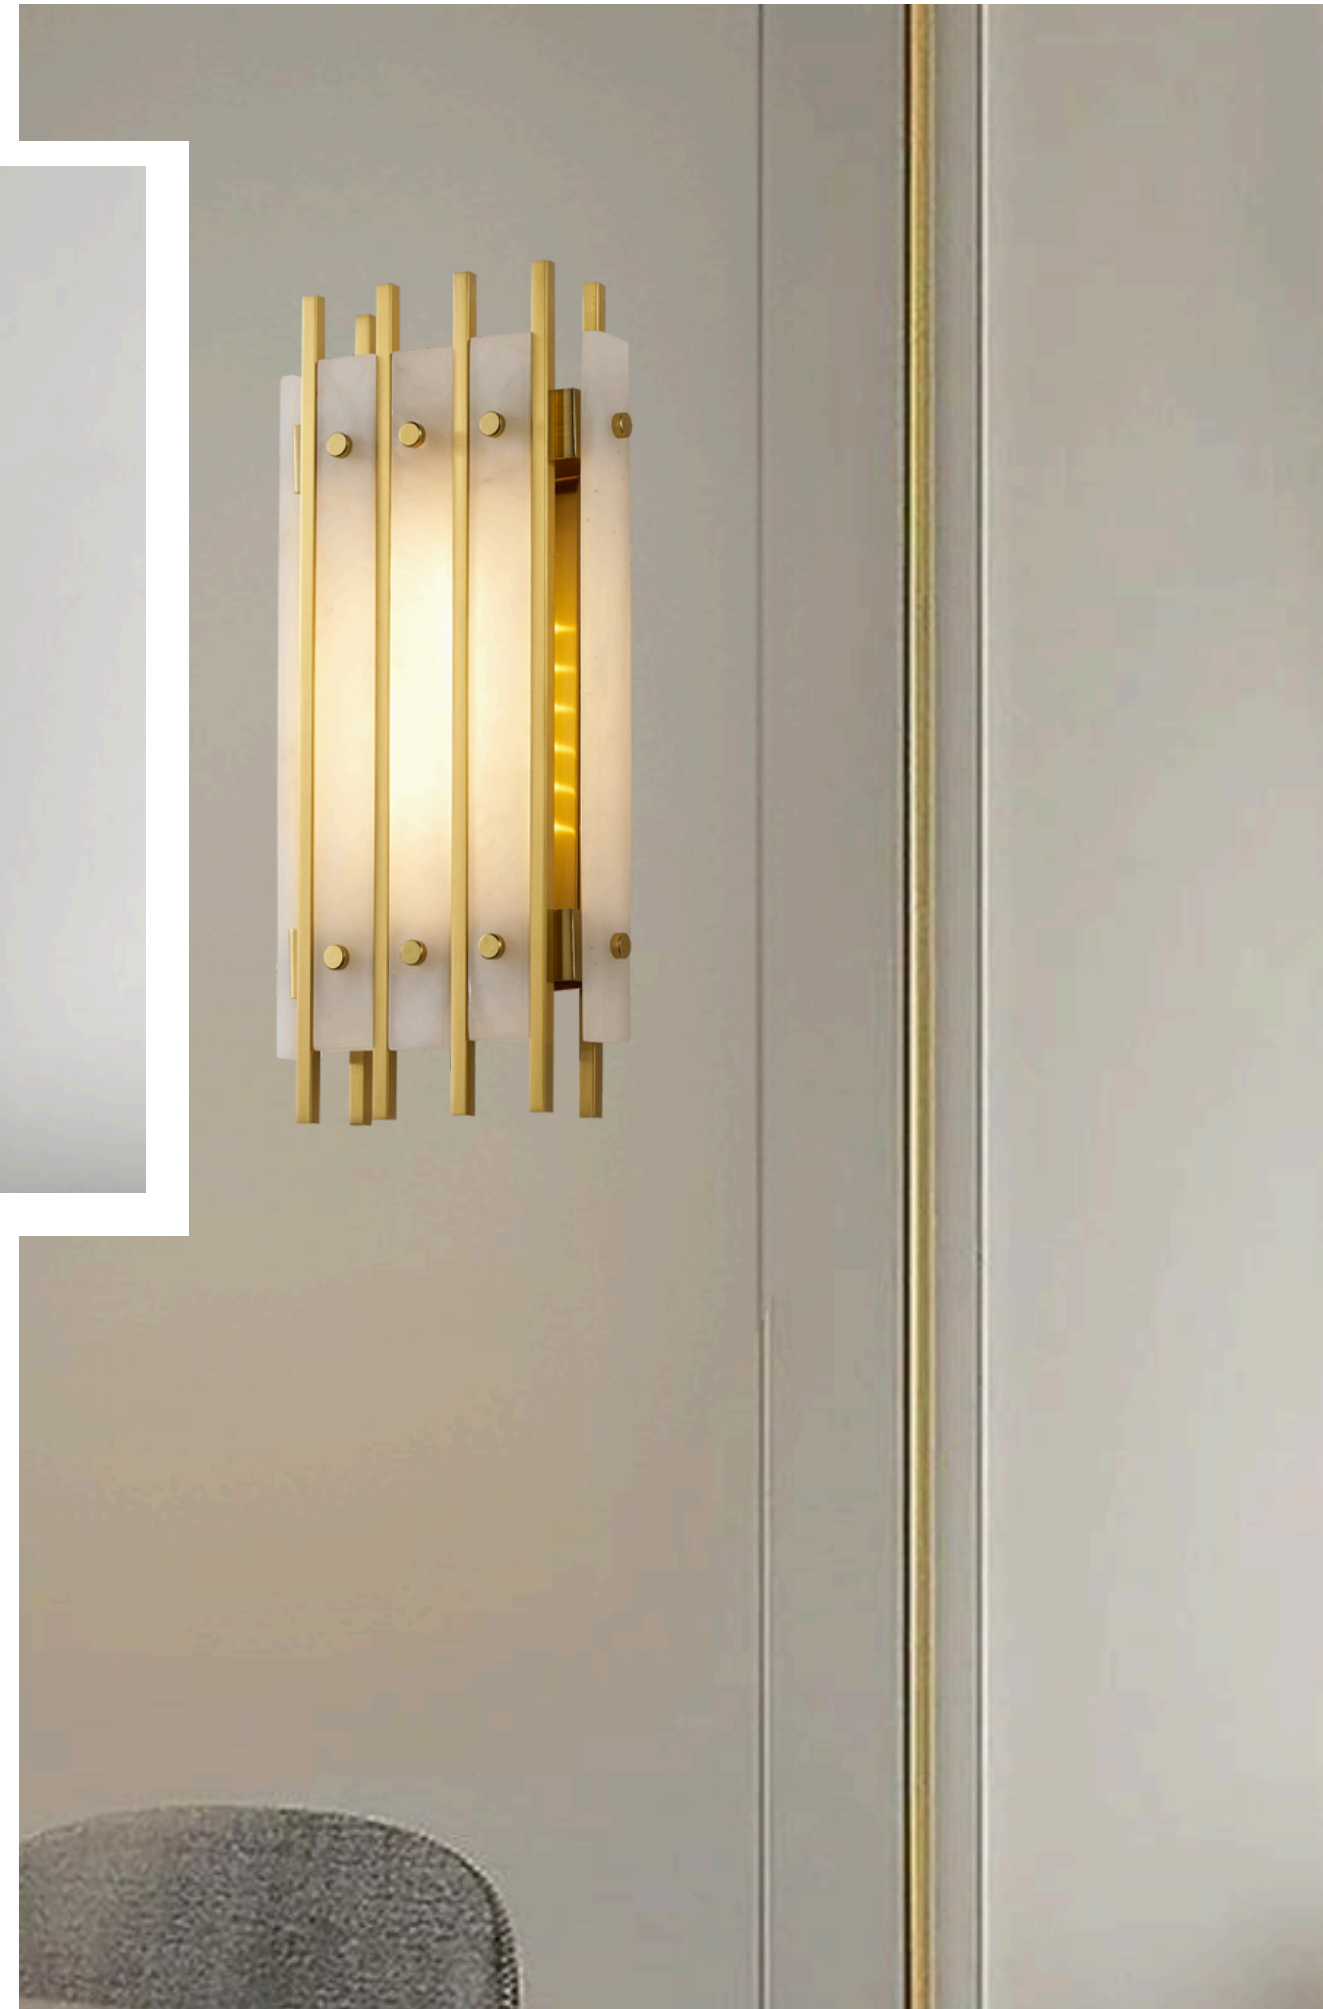

DRL 10698  
Cement Grey  
H-250mm D-70mm

DRL 10699  
Ceramic + Metal  
French Gold  
D-600mm FH- 270mm

DRL 10700/8 GD  
Glass+ Metal  
Brass Gold + Amber Glass D-  
650mm H-360mm

DRL 10701/8 BK  
Glass+ Metal  
Black + Smoke Grey Glass  
D-650mm H-360mm

DRL 10702  
Metal + Onyx  
Brass Gold  
H-360mm D-70mm

DRL 10703  
Metal + Onyx  
Brass Gold  
H-350mm W-120mm

DRL 10704  
Metal + Onyx  
Brass Gold  
H-360mm W-160mm

DRL 10705  
Onyx + Glass  
D-230mm

DRL 10706  
Metal + Onyx Gold  
H-400mm