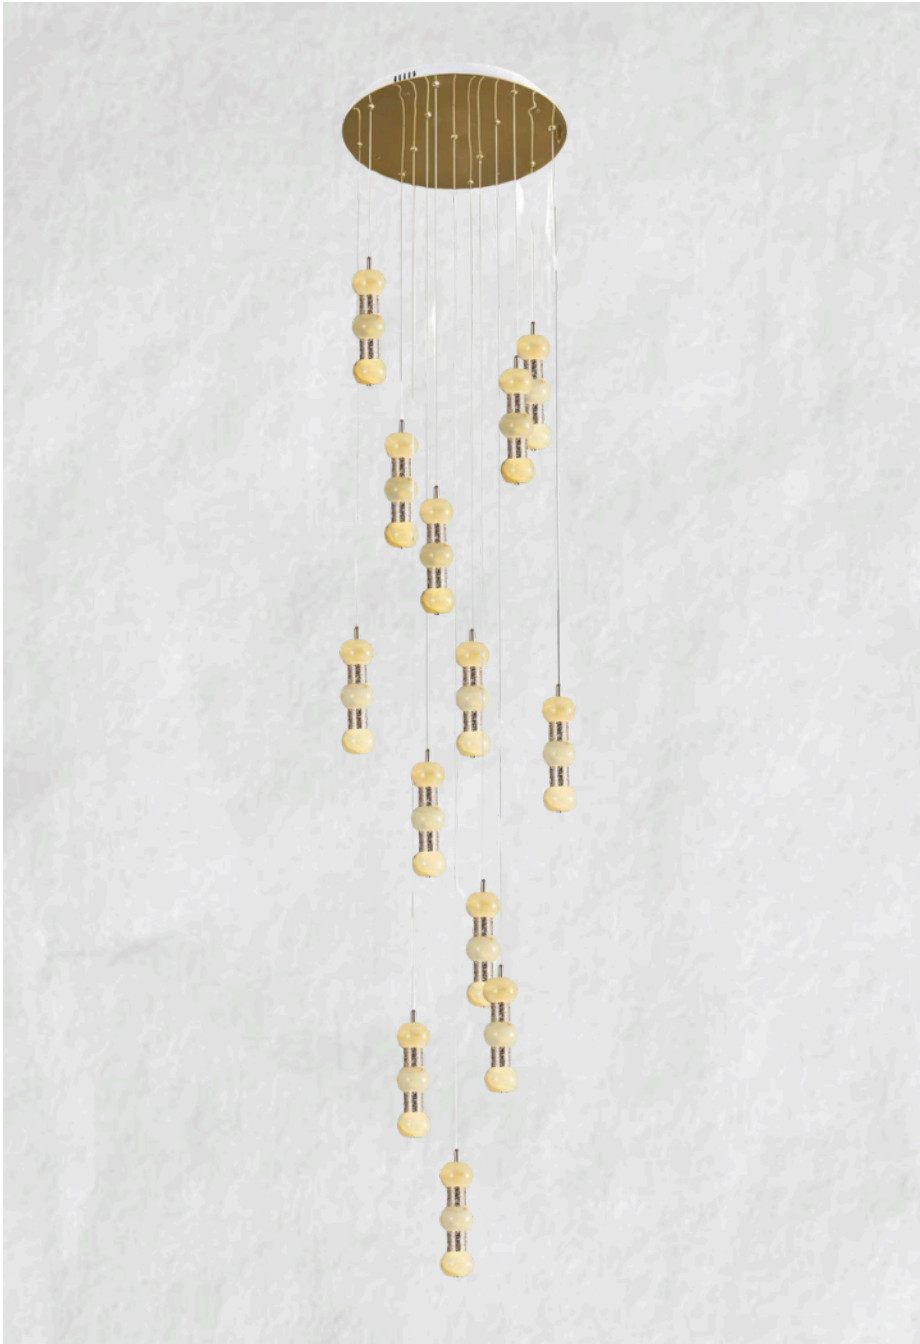

The Alabaster Cascade

DRL LV 11222

Color: Brass Gold

Dimension: 500 x 2500 mm

Lamp Type: Led

Material: Metal + Marble

Look them Details: