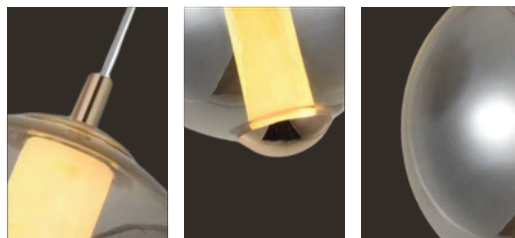

Dimension: 250 x 1200 mm

Lamp Type: Led

Material:
Metal + Alabaster marble

The Core Sphere

(Set of 3)

Look them Details:

DRL LV 11229

Color: Marble + Amber

Lamp Type: Led

Material: Glass + Smoke

Look them Details:

The Arched Chalice

(Led Set of 3)

DRL LV 11231

Color: Gold + Marble

Dimension: 250 x 1200 mm

Lamp Type: 3 in 1

Material: Marble + Gold

Look them Details:

The Gilded Globe

(Set of 3)

DRL LV 11232

Color: Gold + Marble

Dimension: 250 x 1200 mm