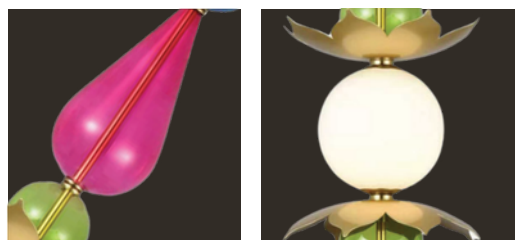

Honeycomb Chalice Beam

DRL LV 11279

Color: Multicolor

Dimension: 200 x 880 mm

Lamp Type: Led

Material: Glass

Look them Details: