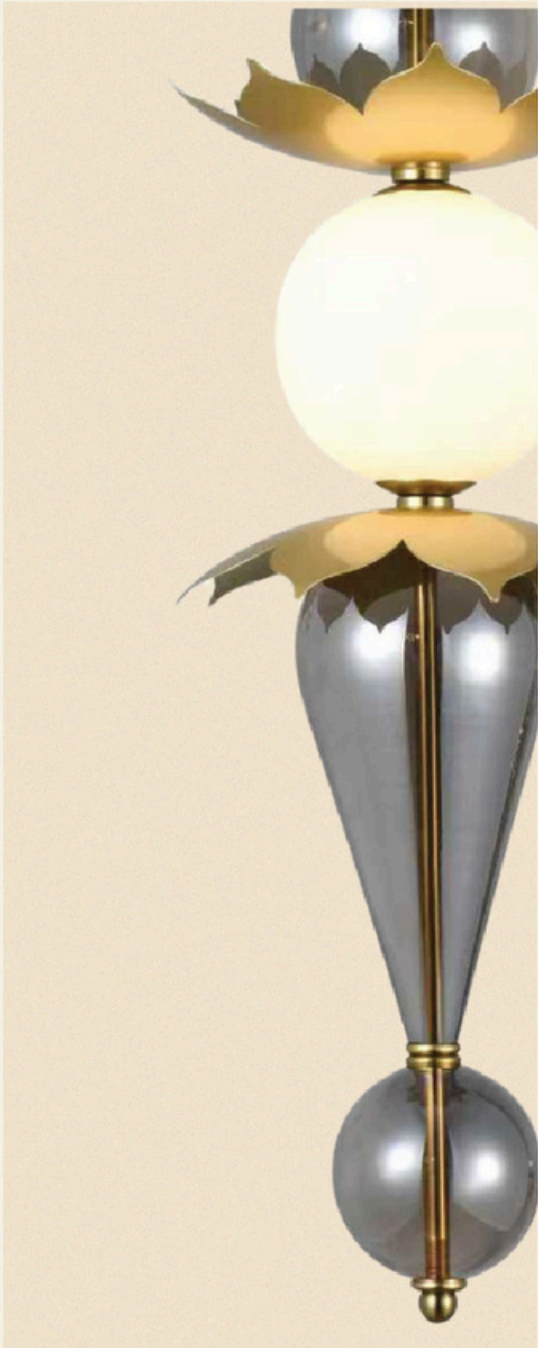

The Tiered Prism

DRL LV 11259

Color: Ceramic

Dimension: 260 mm

Lamp Type: G9 Led

Material: Ceramic + Marble

Look them Details:

DRL LV 11260

DRL LV 11268

Color: Gold

Dimension: 600 x 250 mm

Lamp Type: Led

Material: Metal + Marble

Look them Details:

Prismatic Grace

Brass Helix Flare

DRL LV 11269

Color: Black

Dimension: 100 x 490mm

Lamp Type: Led

Material: Metal + Acrylic

Look them Details:

Raven Spike Glow

DRL LV 11270