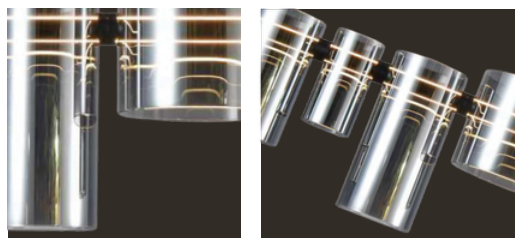

Iridium Tube Array

DRL LV 11330

Color: Black + Smoke

Dimension: 900 x 280 mm

Lamp Type: Led

Material: Glass + Marble

Look them Details:

Avant Totem