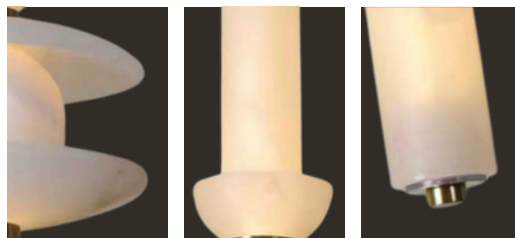

The Glass & Gold Linear

Look them Details: