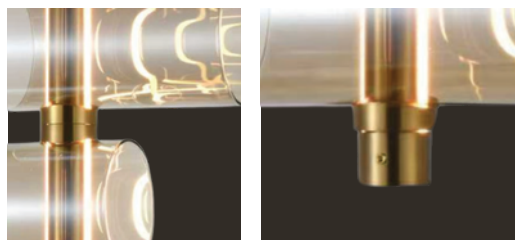

Material: Glass + Metal

Look them Details:

Frosted Helix Spire

DRL LV 11328

Color: Black + Smoke

Dimension: 150 x 450 mm

Lamp Type: Led

Material: Glass + Metal