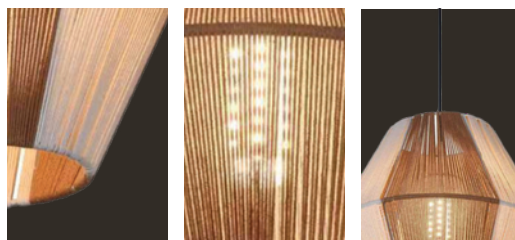

The Sandstone Solstice

Look them Details: