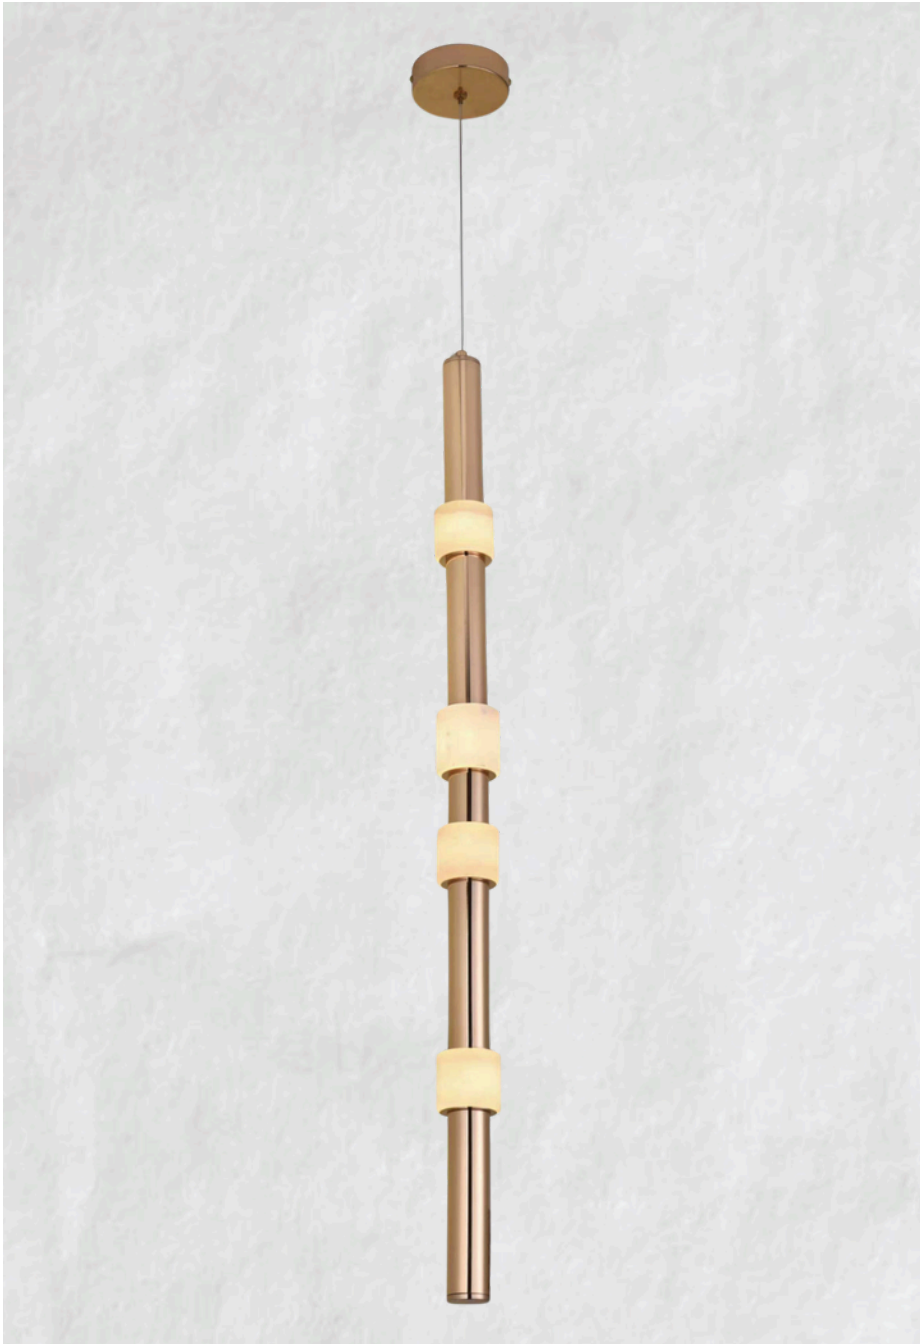

Lamp Type: 3 in 1

Material: Marble + Gold

Look them Details:

The Gilded Globe

(Set of 3)

DRL LV 11232

Color: Gold + Marble

Dimension: 250 x 1200 mm

The Woven Bell

DRL LV 11249

Color: Rose gold + Gold

Dimension: Wall Light

Lamp Type: 3 in 1

Material:
Glass + Cloth + Metal

Look them Details:

The Prism Wall Mount

Dimension: 800 mm

Lamp Type: Led

Material: Crystal + Metal

The Aurora Sphere

Look them Details:

Minimalist Totem

The Floating Ring

DRL LV 11253

Color: Brass

Dimension: 60 x 860 mm

Lamp Type: Led

Material: Metal + Marble

Look them Details:

The Fluted Column

DRL LV 11254

Color: Black