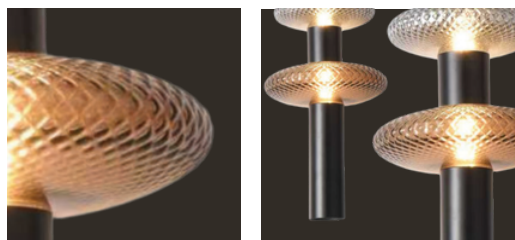

Smoky Bell Cascade

DRL LV 11283

Color: Black

Dimension: 180 x 470 mm

Lamp Type: Led

Material: Glass + Metal

Look them Details: