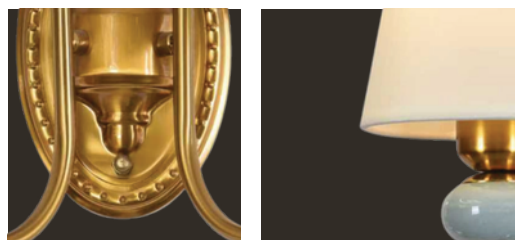

The Glass Petal Chandelier

DRL LV 11246

Color: Shade + Gold

Dimension: Wall Light

Lamp Type: 3 in 1

Material:
Ceramic + Cloth + Metal

Look them Details: