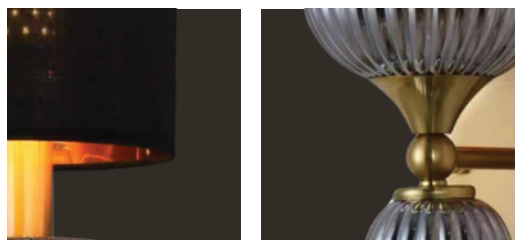

The Industrial Mesh Cage

DRL LV 11247

Color: Smoke + Black

Dimension: Wall Light

Lamp Type: 3 in 1

Material:|
Ceramic + Cloth + Metal

Look them Details: