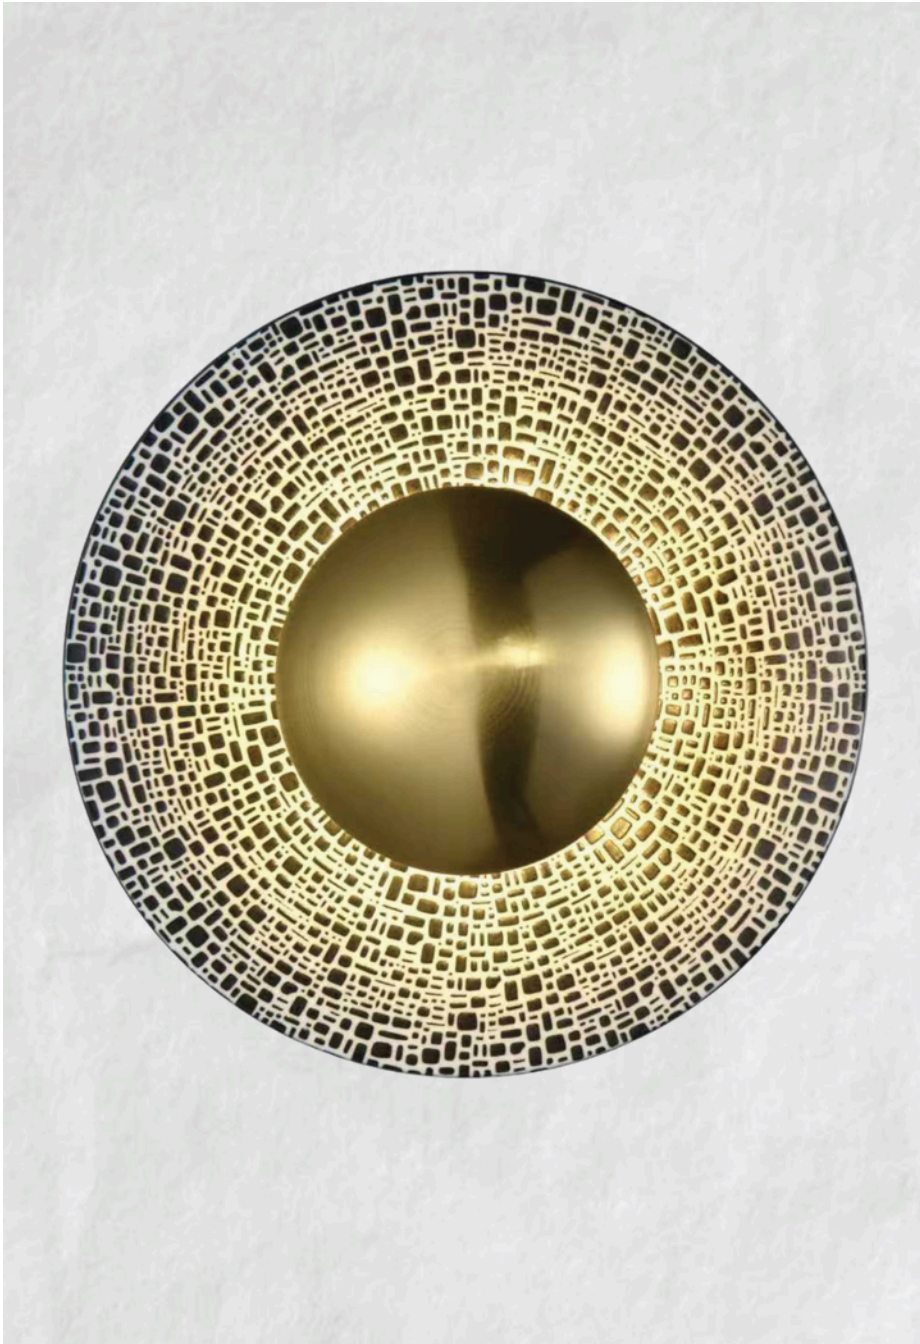

The Gilded Laurel Sconce

DRL LV 11300

Color: Black + Gold

Dimension: 250 mm

Lamp Type: Led

Material: Ceramic + Metal

Look them Details: