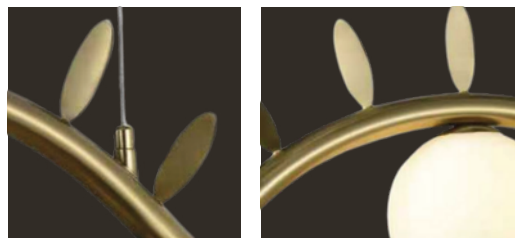

Brass Eye Sentinel

DRL LV 11336

Color: Brass Gold

Dimension: 420 x 280 mm

Lamp Type: Led

Material: Metal

Look them Details: