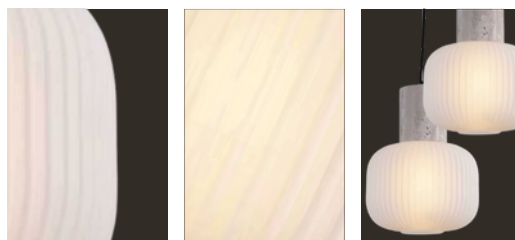

The Fluted Adria

DRL LV 11242

Color: Milky White

Dimension: Hanging Light

Lamp Type: Blub

Material: Grass + Brass

Look them Details: