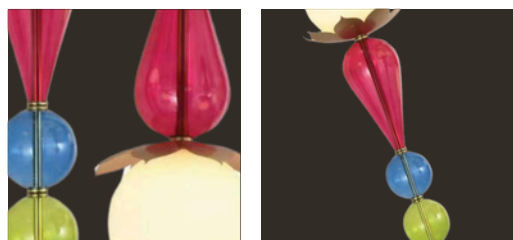

Rainbow Bead Cascade

DRL LV 11282

Color: Multi Color

Dimension: 200 x 1630 mm

Lamp Type: Led

Material: Glass

Look them Details: