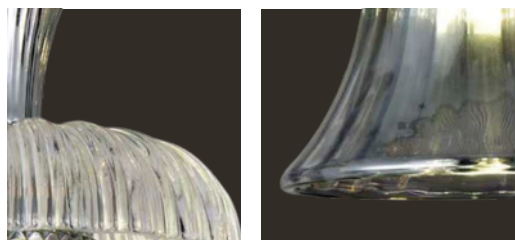

Amber Floret Glow

DRL LV 11276

Color: Clear + Amber

Dimension: 200 x 250 mm

Lamp Type: G9

Material: Glass

Look them Details:

Saffron Urn Drop