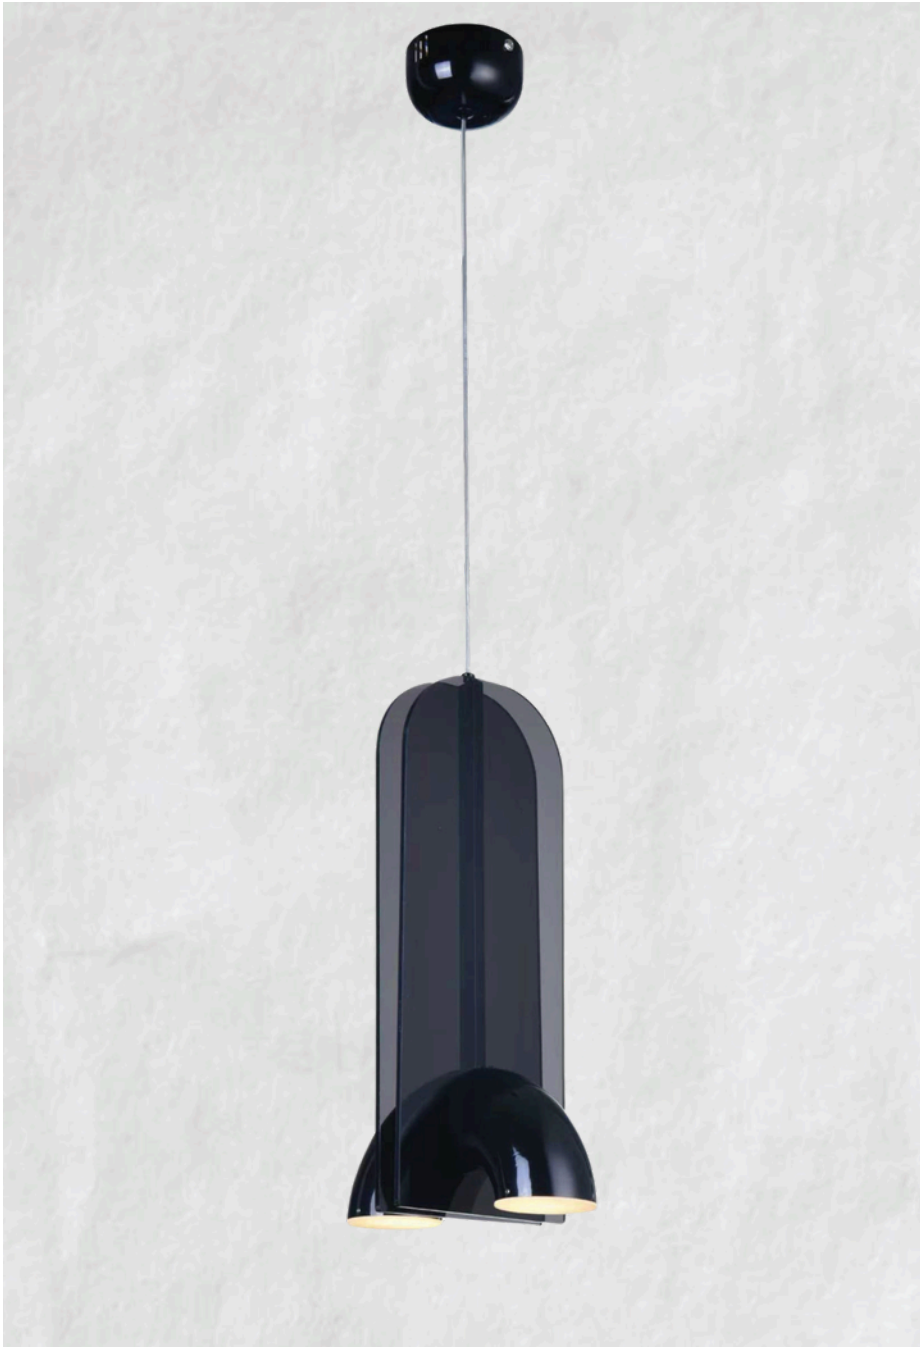

Color: Smoke + Black

Dimension: 940 x 250 x 170 mm

Lamp Type: Led

Material: Glass + Metal

Look them Details:

The Infinite Ring

DRL LV 11287

Color: Smoke + Black

Dimension: 135 x 200 x 335 mm

Lamp Type: Led

Material: Glass + Metal

Look them Details:

Monochrome

Prism Linear

DRL LV 11288

Color: Brown