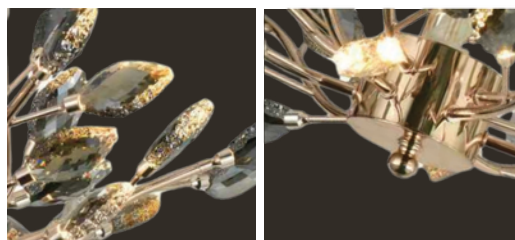

The Aurora Sphere

Look them Details: