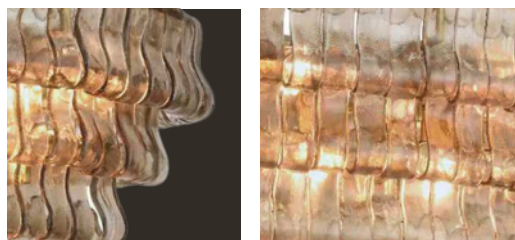

Dusk Fanburst Crown

DRL LV 11321

Color: Green

Dimension: 1200 mm

Lamp Type: Bulb

Material: Glass

Look them Details:

Ceramic Grandeur