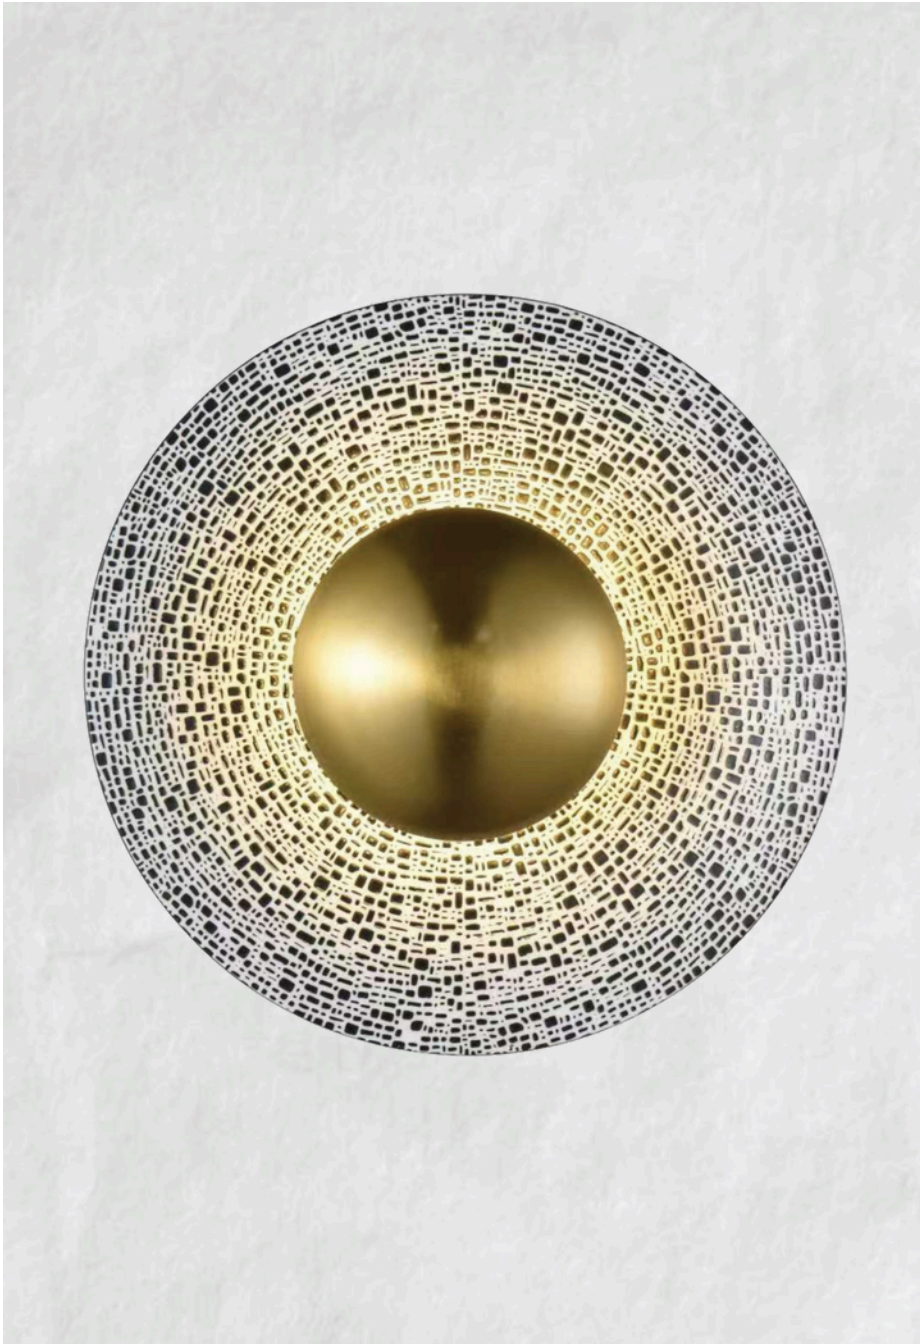

The Helios Disk

DRL LV 11303

Color: Black + Gold

Dimension: 280 mm

Lamp Type: Led

Material: Ceramic + Metal

Look them Details:

DRL LV 11304