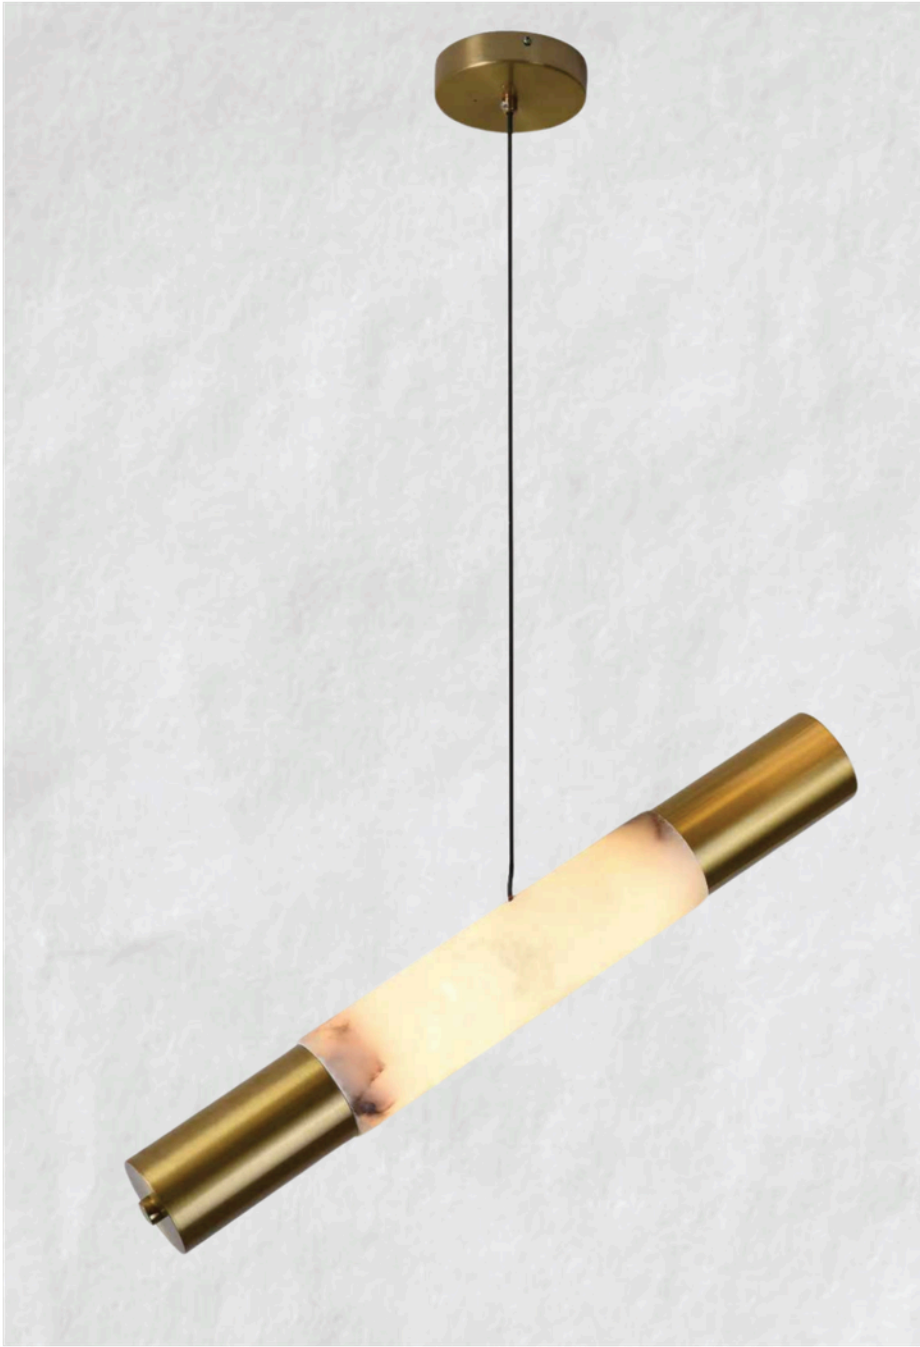

Color: Brass

Dimension: 60 x 860 mm

Lamp Type: Led

Material: Metal + Marble

Look them Details:

The Fluted Column

DRL LV 11254

Color: Black

Dimension: 60 x 860 mm

Lamp Type: Led

Material: Metal + Marble

Look them Details:

The Lattice Cylinder

DRL LV 11255

Color: Black

Dimension: 60 x 460 mm

Lamp Type: Led

Material: Marble + Black

Look them Details:

The Linear Grid

DRL LV 11256

Color: Milky + gold

Dimension: 60 x 460 mm

Lamp Type: Led