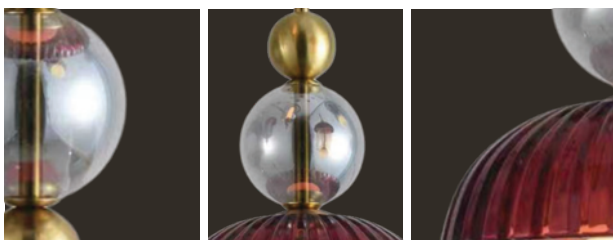

DRL LV 11277

Color:
Red + Smokey + Gold

Dimension: 200 x 690 mm

Lamp Type: Led

Material: Glass + Metal

Look them Details:

Gilded Lotus Orb

Available in (3) colors

Look them Details:

DRL LV 11278

Color: Blue + Amber

Dimension: 200 x 690 mm

Lamp Type: Led

Material: Glass + Metal

Honeycomb Chalice Beam

DRL LV 11279