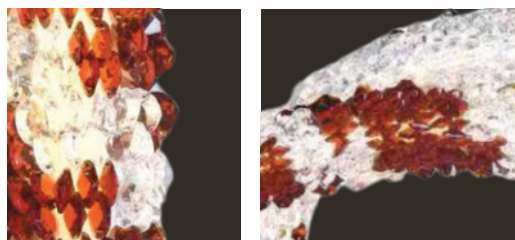

Scarlet Coil Drift

Look them Details: