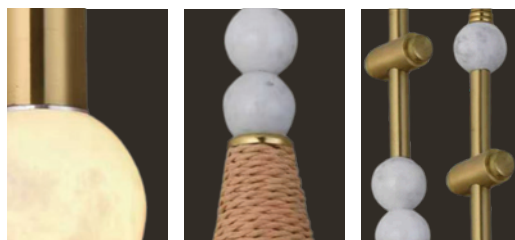

The Triple Ring Chandelier

DRL LV 11262

Color: Gold + Milky

Dimension: 80 x 470 mm

Lamp Type: E27

Material: Metal + Brass

Look them Details: