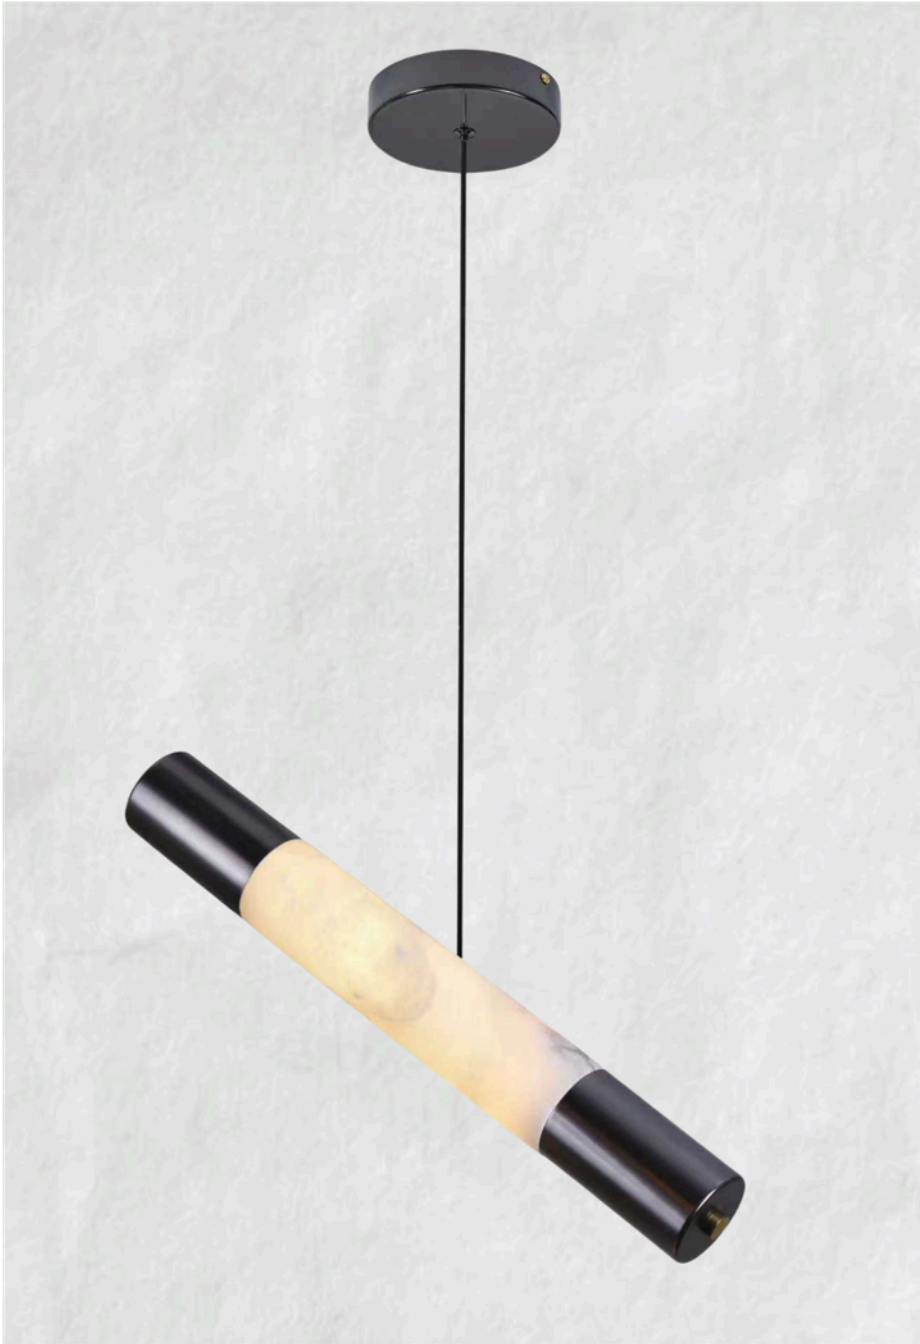

Dimension: 800 mm

Lamp Type: Led

Material: Crystal + Metal

The Aurora Sphere

Look them Details:

Minimalist Totem

The Floating Ring

DRL LV 11253

Color: Brass

Dimension: 60 x 860 mm

Lamp Type: Led

Material: Metal + Marble

Look them Details:

The Fluted Column

DRL LV 11254

Color: Black

Dimension: 60 x 860 mm

Lamp Type: Led

Material: Metal + Marble

Look them Details:

The Lattice Cylinder

DRL LV 11255

Color: Black

Dimension: 60 x 460 mm