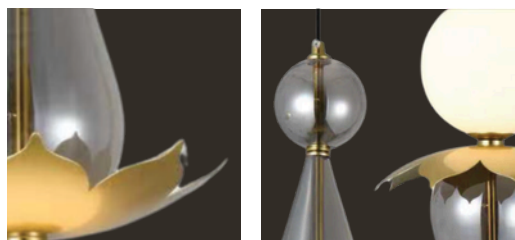

Sterling Cone Blossom

DRL LV 11280

Color: Gold + Smokey

Dimension: 200 x 720 mm

Lamp Type: Led

Material: Glass + Metal

Look them Details: