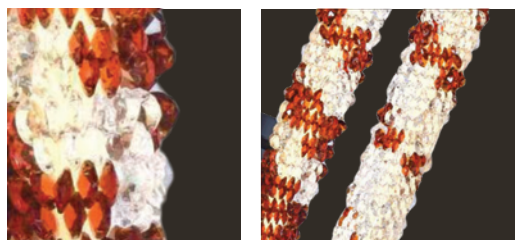

Available in (3) colors

DRL LV 11340

Color: Red + Clear

Dimension: 600 mm

Lamp Type: Led

Material: Crystal

Look them Details:

Onyx Bead Torch