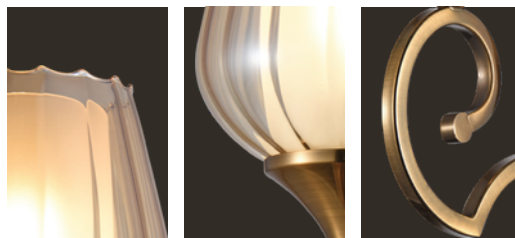

Toffee Petal Sconce

DRL LV 11314

Color: Brass + Amber

Dimension: 225 x 140 x 300 mm

Lamp Type: Bulb

Material: Metal + Glass

Look them Details: