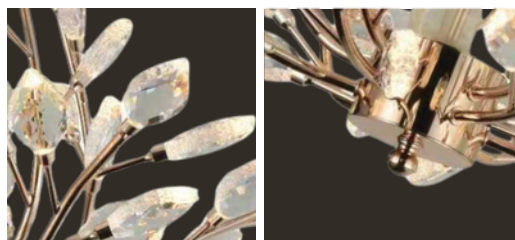

Ethereal Spire

DRL LV 11251

Color: White + Gold

Dimension: 800 mm

Lamp Type: Led

Material: Crystal + Metal

Look them Details: