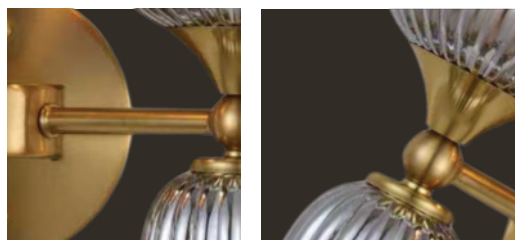

The Prism Wall Mount

DRL LV 11250

Color: Smok + Black

Dimension: Wall Light

Lamp Type: 3 in 1

Material:
Glass + Mesh + Metal

Look them Details: