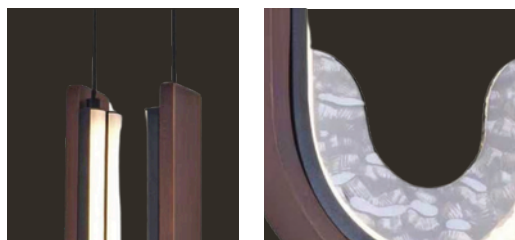

The Hellenic Flute

DRL LV 11289

Color: Brown + Smoke

Dimension: 170 x 40 x 1500 mm

Lamp Type: Led

Material: Wood + Glass

Look them Details: