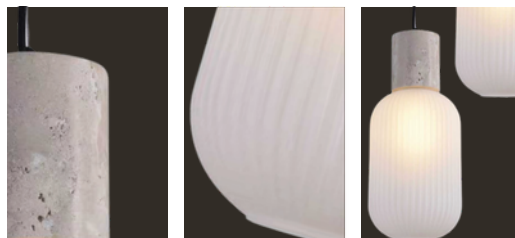

The Aurelian Nova

DRL LV 11240

Color: Milky White

Dimension: Hanging Light

Lamp Type: Blub

Material: Marble + Fluted glass

Look them Details: