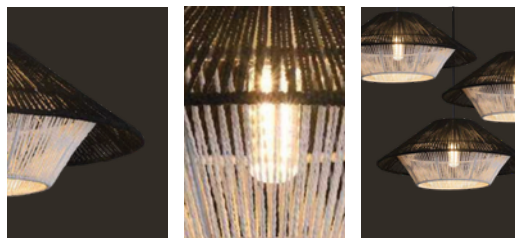

The Zebra Meridian

DRL LV 11294

Color: Black + White

Dimension: 350 x 320 mm

Lamp Type: Bulb

Material: Cane + Rope

Look them Details:

The Monochrome Taper