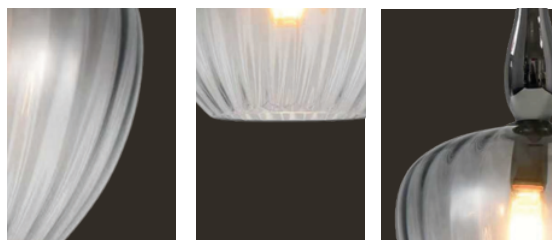

Charcoal Goblet Swirl

DRL LV 11273

Color: Black + Smokey

Dimension: 230 x 520 mm

Lamp Type: Bulb

Material: Glass + Metal

Look them Details: