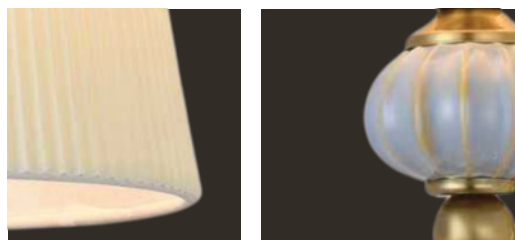

Color: Gold + Brass

Dimension: Wall Light

Lamp Type: 3 in 1

Material:
Glass + Metal + Marble

Look them Details:

The Ribbed Glass Cylinder

DRL LV 11244

Color: Shade + Gold

Dimension:
250 x 900 x 250 mm

Lamp Type: 3 in 1

Material:
Ceramic + Cloth + Metal

Look them Details:

The Amber Ripple Globe

DRL LV 11245

Color: Shade + Gold

Dimension: Wall Light