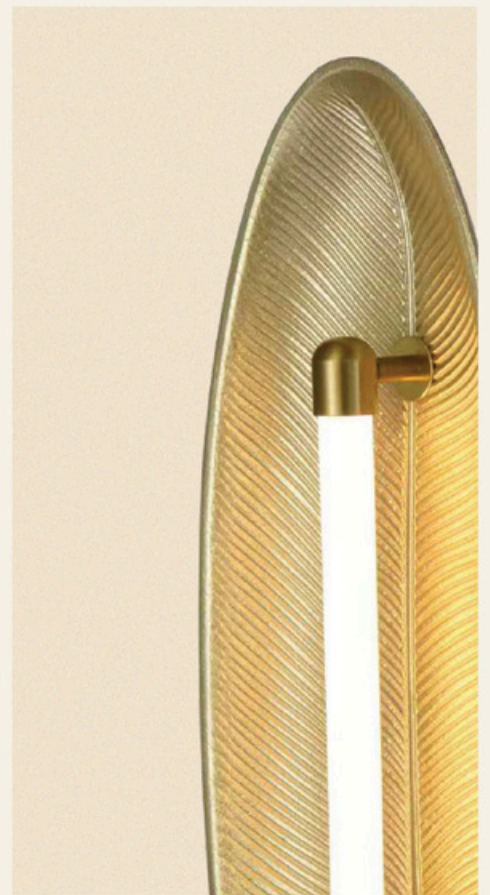

Lamp Type: Bulb

Material: Cane + Metal

Look them Details:

Sleek Contour

DRL LV 11299

Color: Gold + Milky

Dimension: 250 mm

Lamp Type: Led