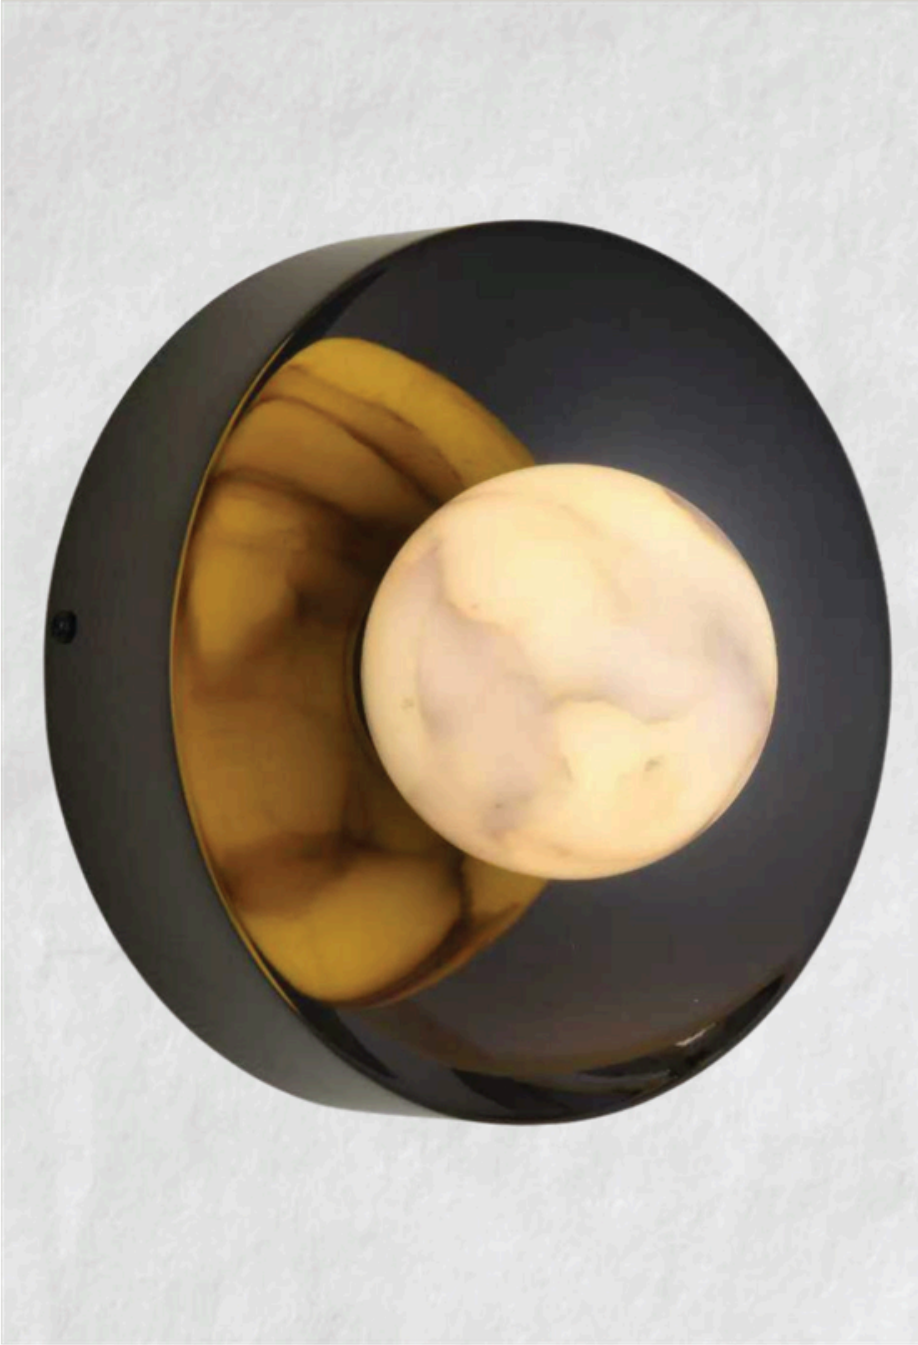

Aurora Veil Pendant

DRL LV 11258

Color: Black

Dimension:
250 x 900 x 250 mm

Lamp Type: Led G9

Material: Metal + Marble

Look them Details: