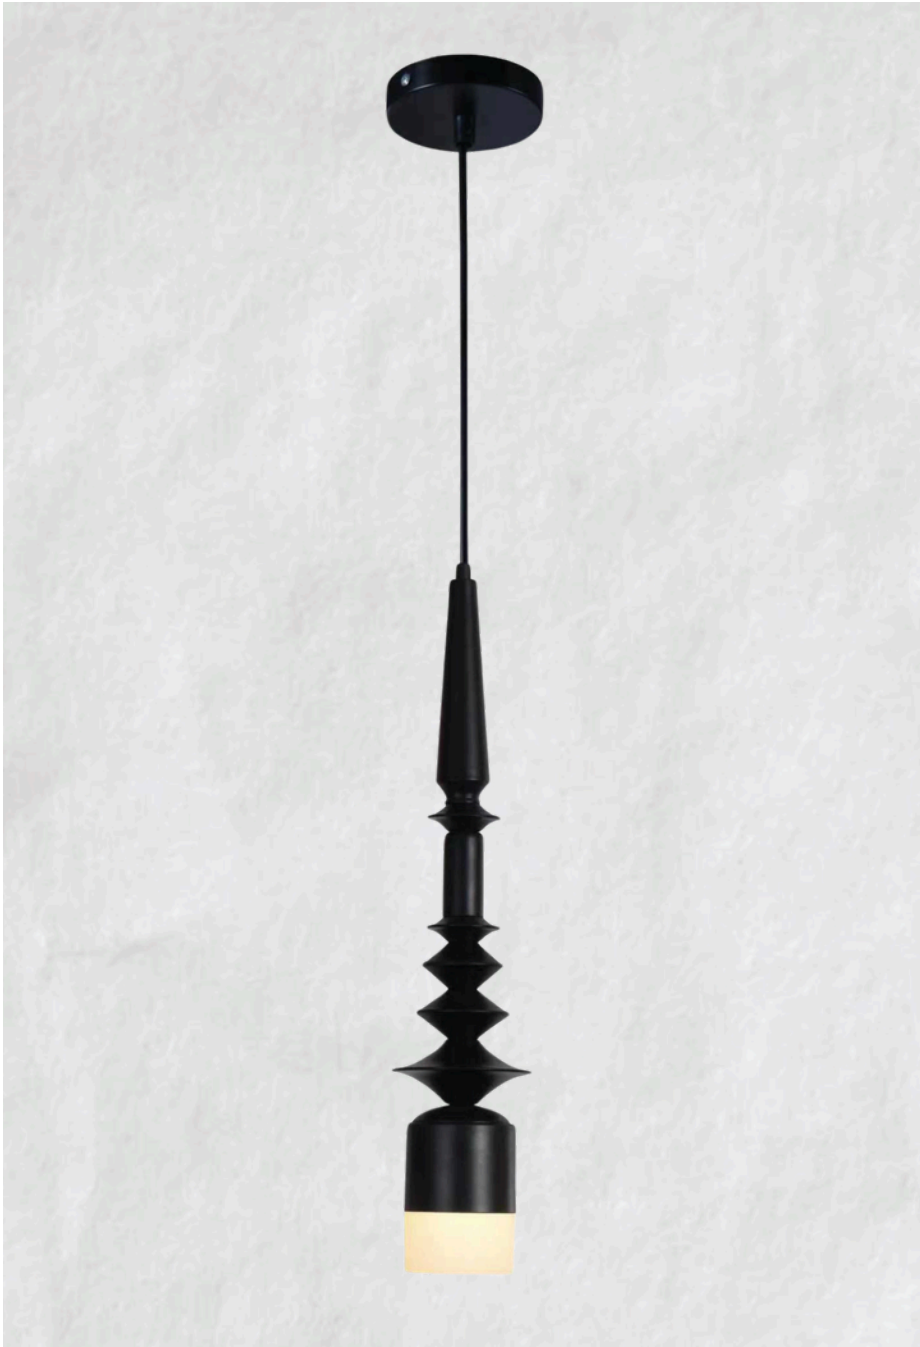

DRL LV 11268

Color: Gold

Dimension: 600 x 250 mm

Lamp Type: Led

Material: Metal + Marble

Look them Details:

Prismatic Grace

Brass Helix Flare

DRL LV 11269

Color: Black

Dimension: 100 x 490mm

Lamp Type: Led

Material: Metal + Acrylic

Look them Details:

Raven Spike Glow

DRL LV 11270