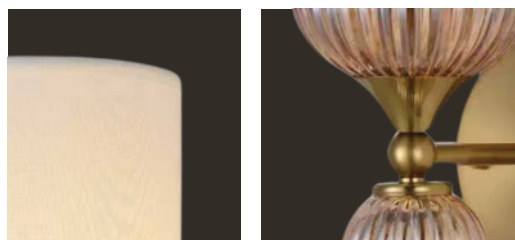

Look them Details:

The Geometric Sconce

DRL LV 11248

Color: Rose gold + Gold

Dimension: Wall Light

Lamp Type: 3 in 1

Material:
Glass + Cloth + Metal

Look them Details: