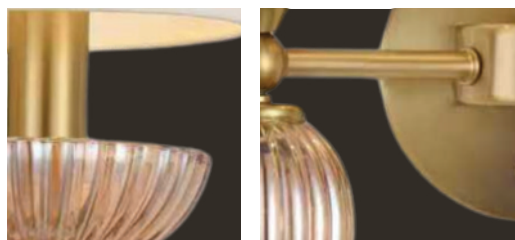

The Woven Bell

DRL LV 11249

Color: Rose gold + Gold

Dimension: Wall Light

Lamp Type: 3 in 1

Material:
Glass + Cloth + Metal

Look them Details: