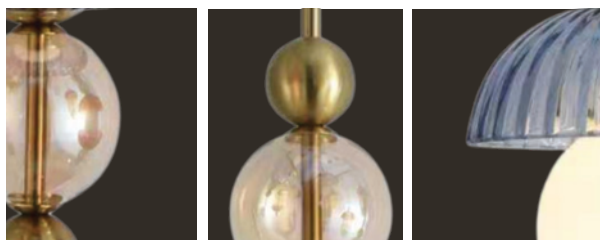

DRL LV 11277

Color:
Red + Smokey + Gold

Dimension: 200 x 690 mm

Lamp Type: Led

Material: Glass + Metal

Look them Details:

Gilded Lotus Orb

Available in (3) colors

Look them Details:

DRL LV 11278

Color: Blue + Amber

Dimension: 200 x 690 mm

Lamp Type: Led

Material: Glass + Metal

Honeycomb Chalice Beam

DRL LV 11279