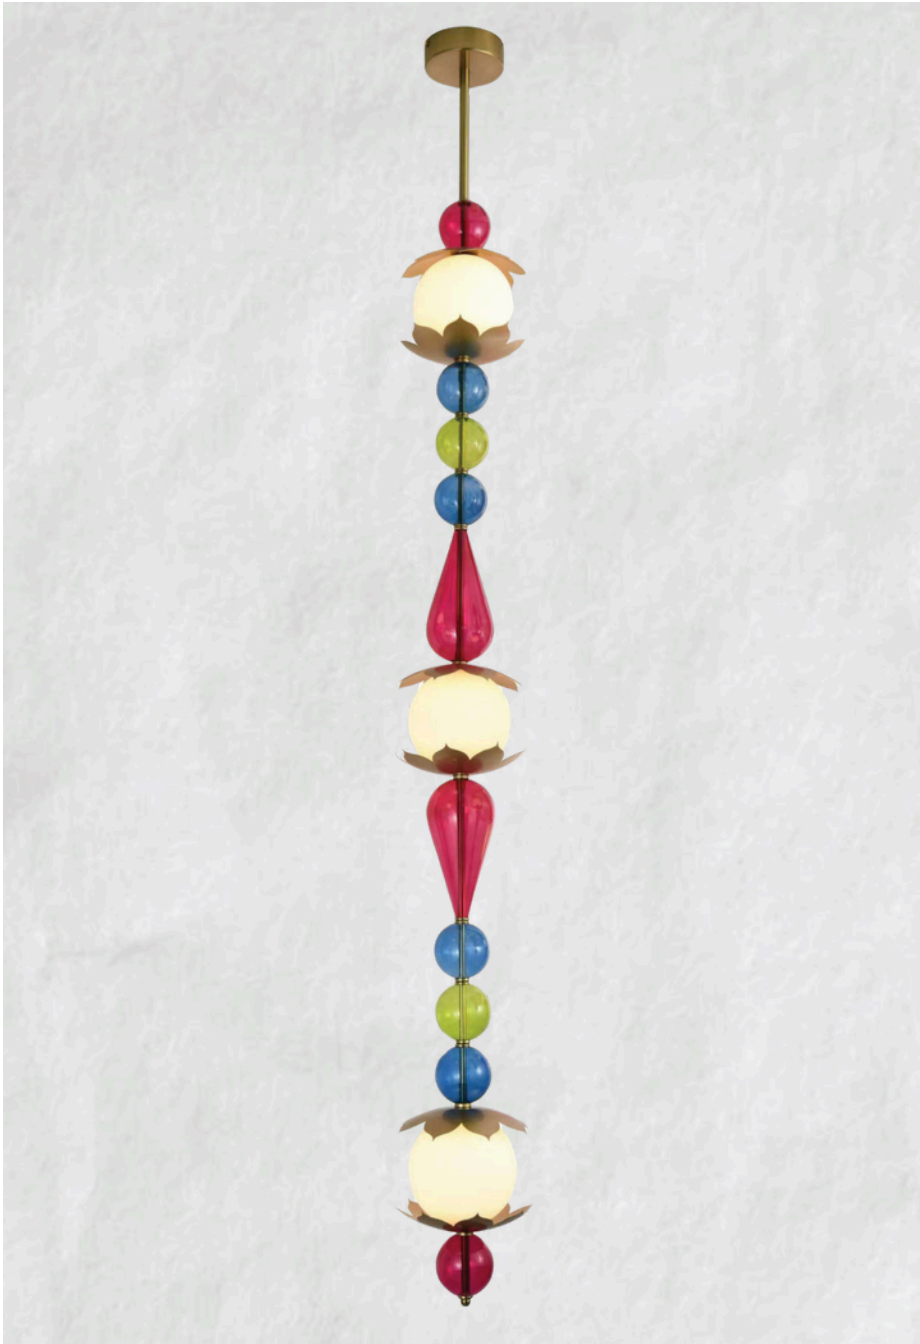

Dimension: 200 x 720 mm

Lamp Type: Led

Material: Glass + Metal

Look them Details:

Azure Whisper Pendant

DRL LV 11281

Color: Amber

Dimension: 200 x 720 mm

Lamp Type: Led

Material: Glass + Metal

Look them Details:

Rainbow Bead Cascade

DRL LV 11282

Color: Multi Color

Dimension: 200 x 1630 mm

Lamp Type: Led

Look them Details:

Avant-Garde Beam

The Heritage Bell

Look them Details:

Product Number:
VL1098H210

Color:
Gold + Milky

Dimension:
135 x 200 x 335 mm

Lamp Type:
Led