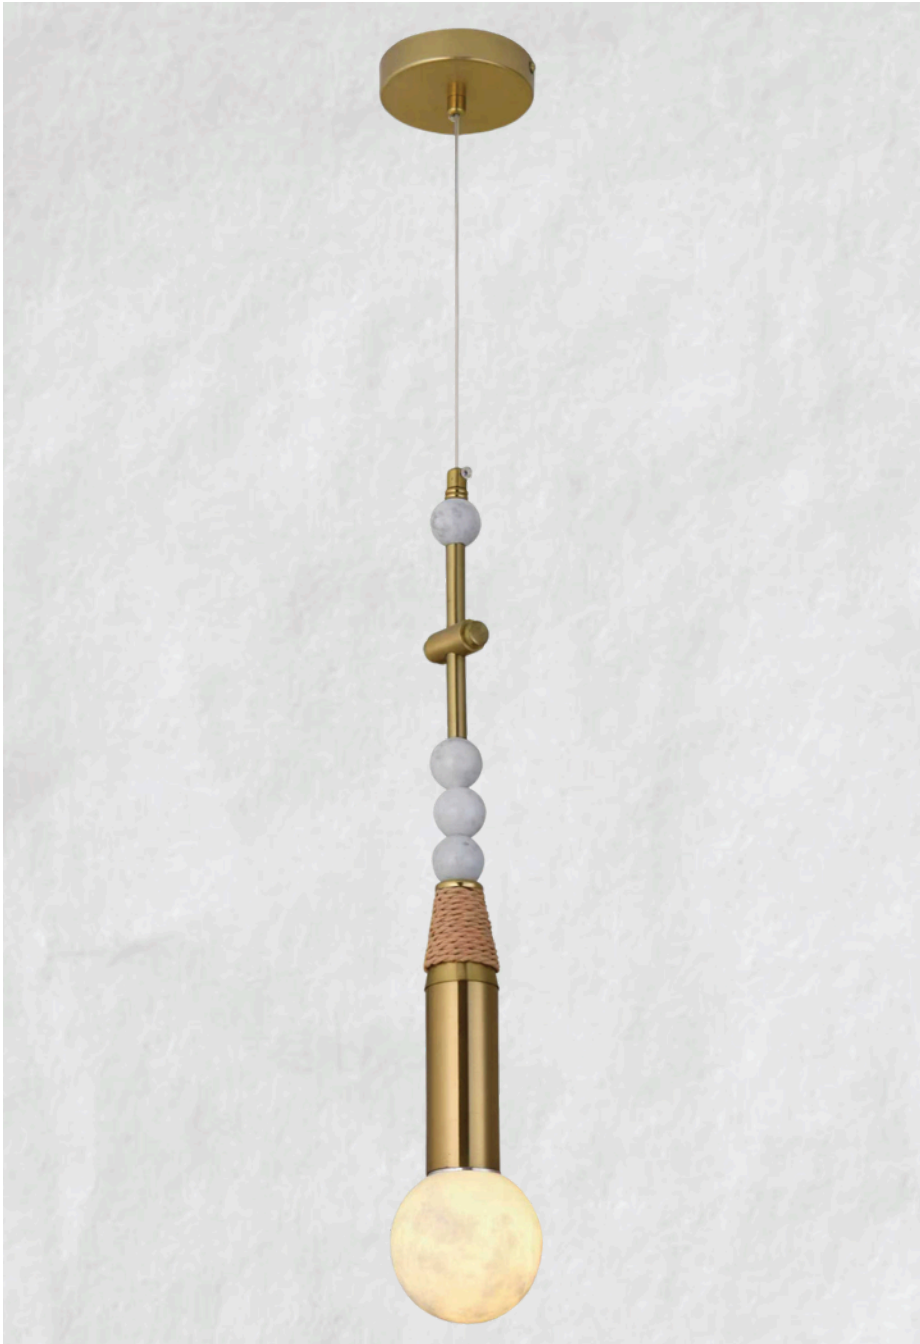

Lamp Type: 3 in 1

Material: Marble + Gold

Look them Details:

The Gilded Globe

(Set of 3)

DRL LV 11232

Color: Gold + Marble

Dimension: 250 x 1200 mm

The Tiered Prism

DRL LV 11259

Color: Ceramic

Dimension: 260 mm

Lamp Type: G9 Led

Material: Ceramic + Marble

Look them Details:

DRL LV 11260

Color: Gold

Dimension: 80 x 470 mm

Lamp Type: E27 | E14

Material: Metal + Marble

Look them Details:

The Triple Ring Chandelier

DRL LV 11262

Color: Gold + Milky

Dimension: 80 x 470 mm

Lamp Type: E27

Material: Metal + Brass

Look them Details:

DRL LV 11263

Color: White + Gold

Dimension: 150 x 410 mm

Lamp Type: Led