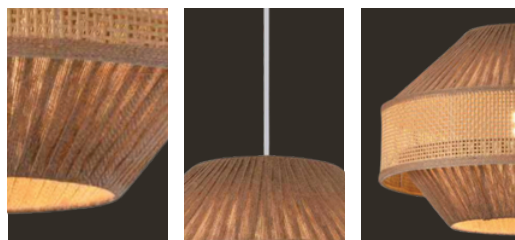

Look them Details:

DRL LV 11293

Color: Cane

Dimension: 400 x 280 mm

Lamp Type: Bulb

Material: Cane + Cloth

The Copper Colonnade

Look them Details: