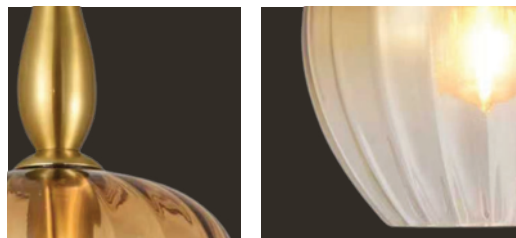

Crimson Shell Burst

DRL LV 11274

Color: Gold + Amber

Dimension: 230 x 520 mm

Lamp Type: Bulb

Material: Glass + Metal

Look them Details: