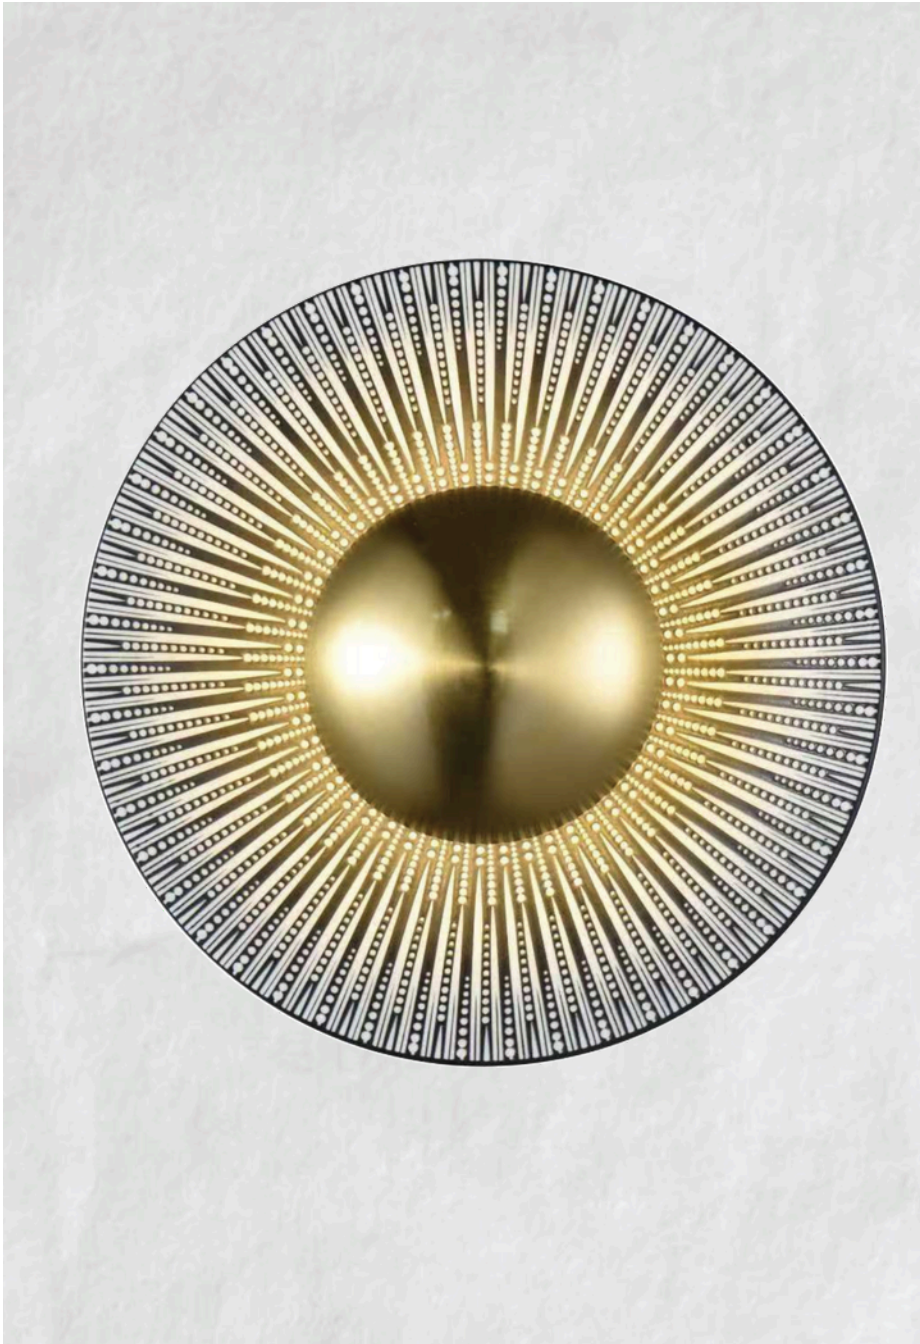

Look them Details:

The Golden Flora LED

DRL LV 11302

Color: Gold + Black

Dimension: 280 mm

Lamp Type: Led

Material: Metal + Ceramic

Look them Details: