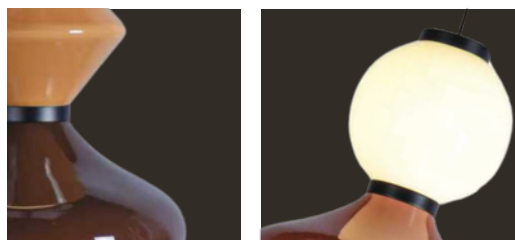

Dimension: 730 x 165 mm

Lamp Type: Led

Material: Ceramic

Look them Details:

Ocher Necklace Arch

DRL LV 11326

Color: Brown + Coffee + Milky

Dimension: 1500 mm | 2000 mm