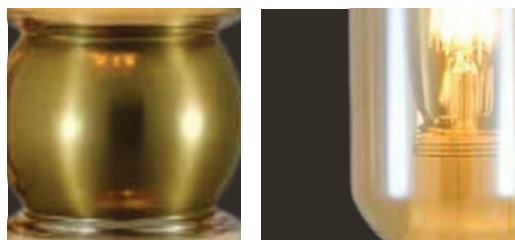

Look them Details:

The Solis Radial Luminaire

DRL LV 11238

Color: Clear + Amber

Dimension: 180 x 120 x 430 mm

Lamp Type: Bulb

Material: Glass + Metal

Look them Details: