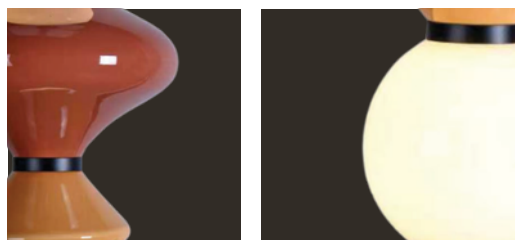

Terracotta Stack Cascade

DRL LV 11322

Color: Coffee + Milky

Dimension: 165 x 420 mm

Lamp Type: Led

Material: Ceramic

Look them Details:

Umber Facet Drop