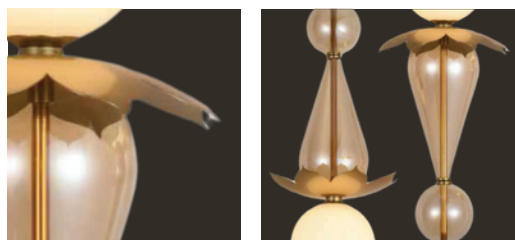

Azure Whisper Pendant

DRL LV 11281

Color: Amber

Dimension: 200 x 720 mm

Lamp Type: Led

Material: Glass + Metal

Look them Details: