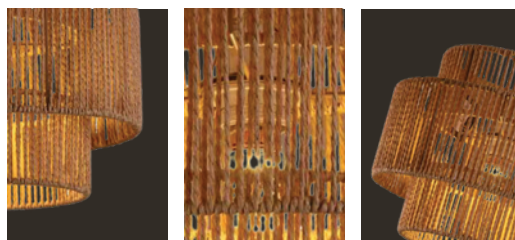

The Amberglow Prism

Look them Details: