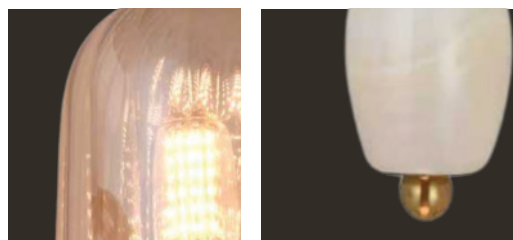

The Fluted Solis

DRL LV 11243

Color: Gold + Brass

Dimension: Wall Light

Lamp Type: 3 in 1

Material:
Glass + Metal + Marble

Look them Details: