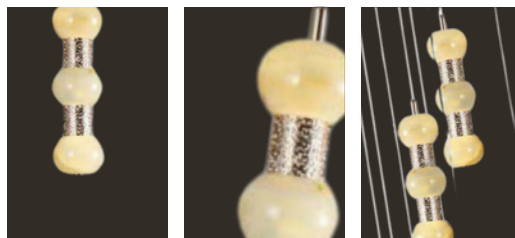

Color: Brass Gold

Dimension: 500 x 2500 mm

Lamp Type: Led

Material: Metal + Marble

Look them Details:

The Double Prism Arc

Available in (3) colors

Look them Details: