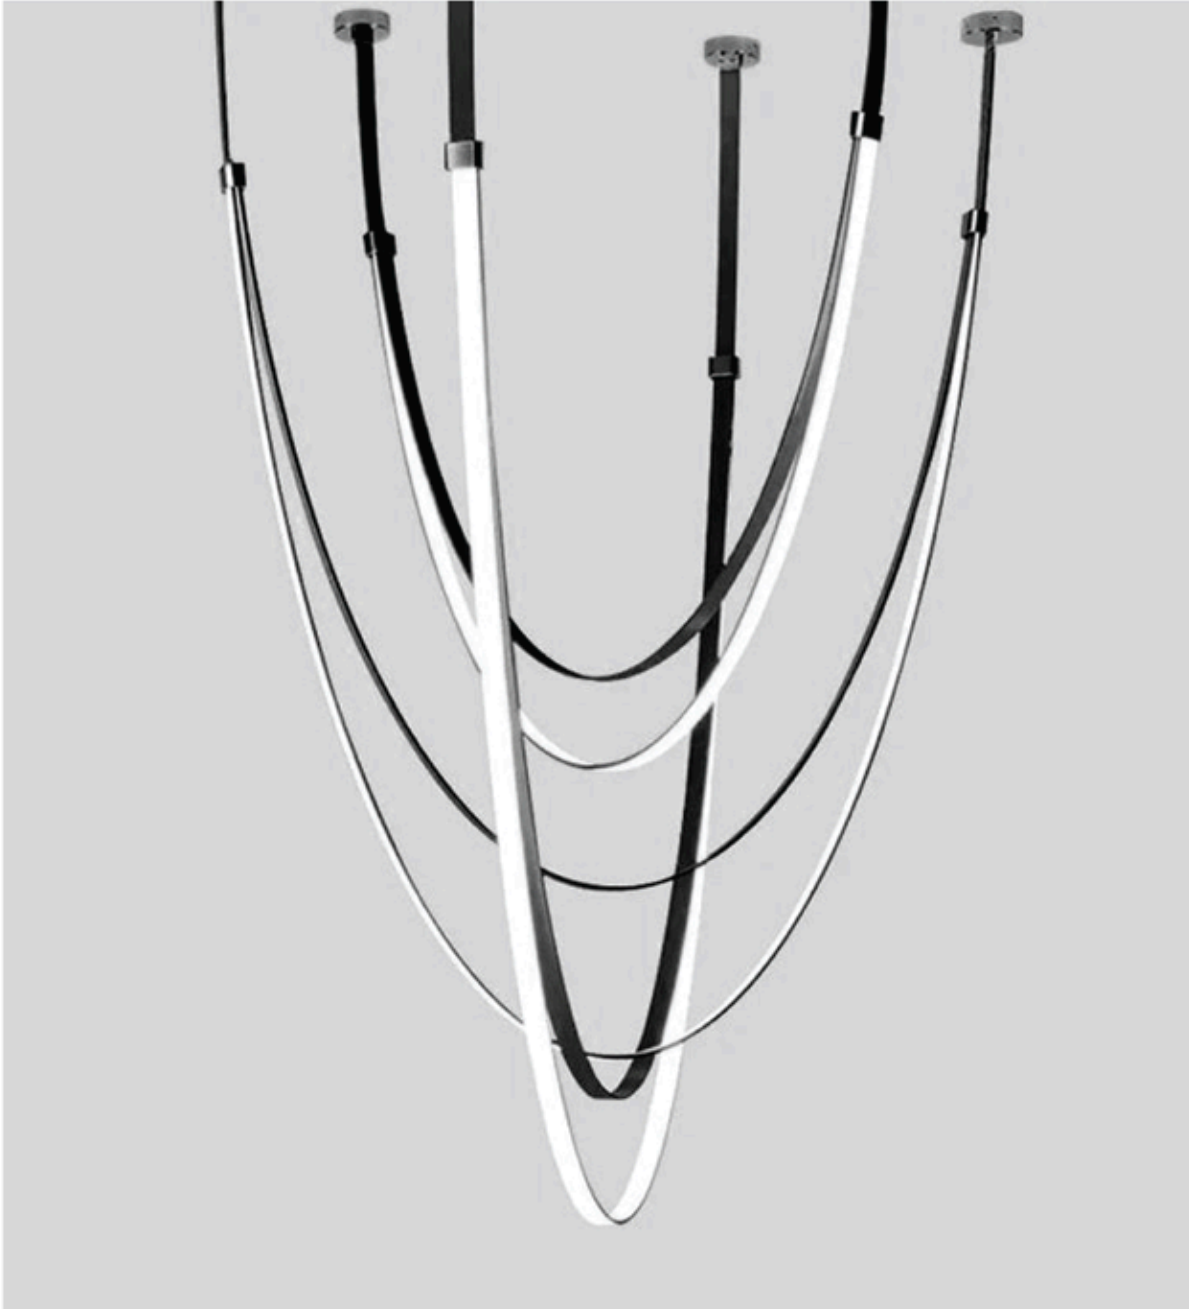

Model No.	Color	Dimension	Lamp Type
DRL S 11086	Black	L-16" H-32"	WW 25W
DRL S 11087	Black	L-32" H-48"	WW 40W
DRL S 11088	Black	L-48" H-72"	WW 60W