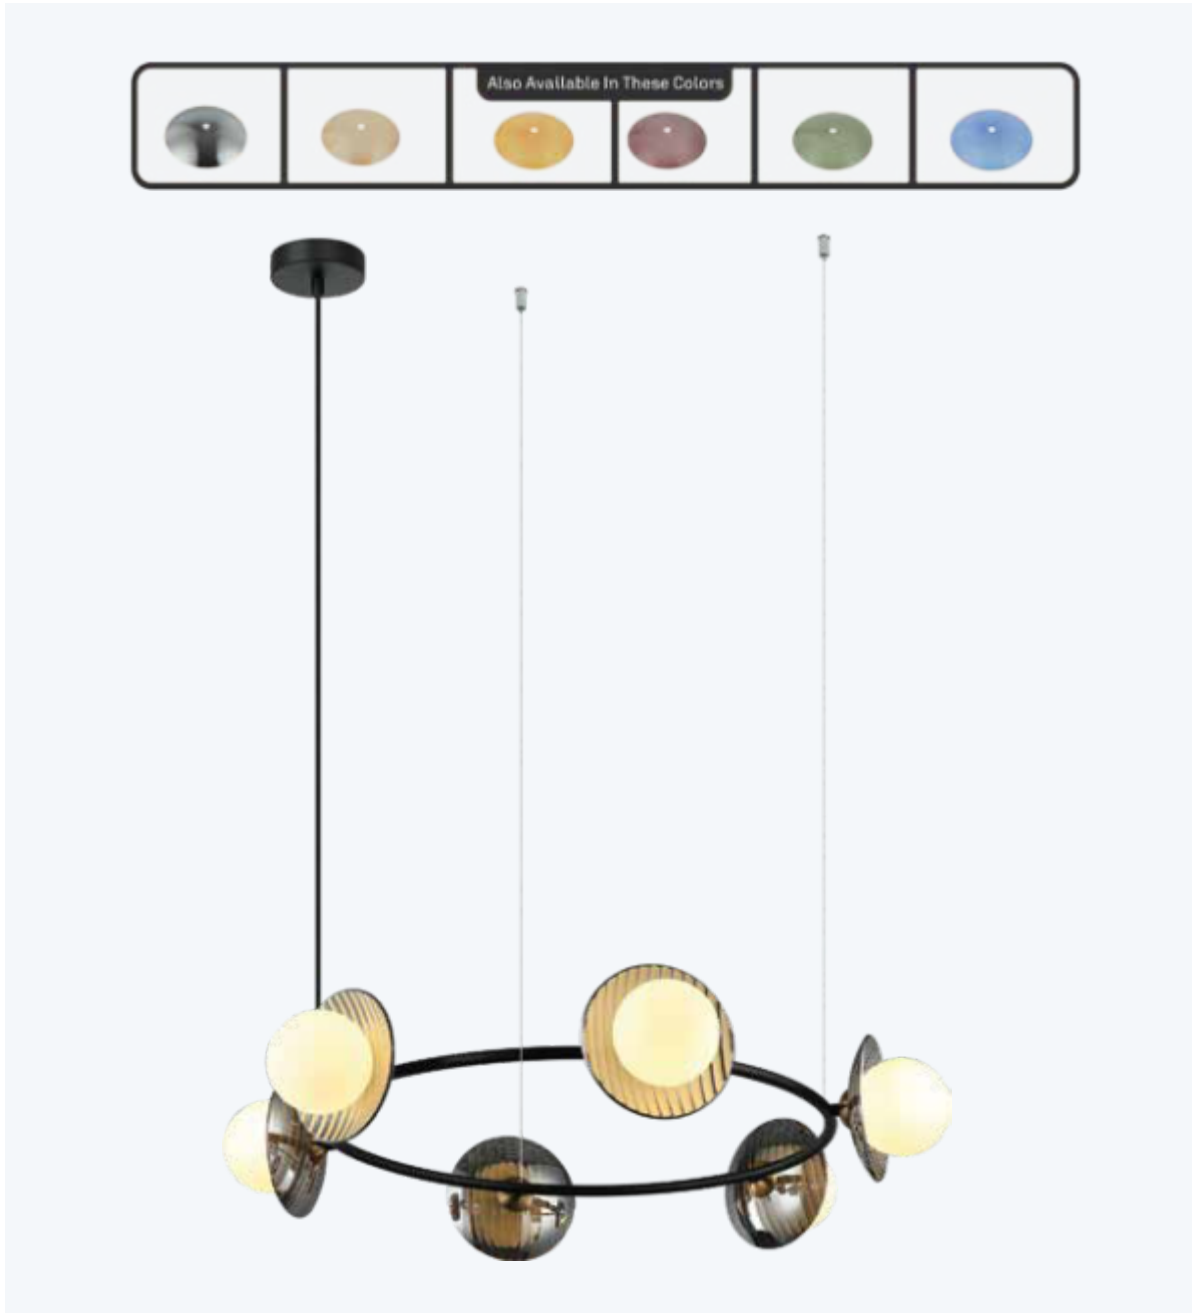

Model No.	Color	Dimension	Lamp Type
DRL S 11180	Gold + Amber Glass	H-28"D-64"	E27

Model No.	Color	Dimension	Lamp Type
DRL S 11181	Gold + Amber Glass	H-20"D-44"	E27

Model No.	Color	Dimension	Lamp Type
DRL S 11182	Gold + Clear Finish	H-72"D-66"	300W WW

Model No.	Color	Dimension	Lamp Type
DRL S 11183	Amber + Gold	H-60" D-62"	E14 x 27

Model No.	Color	Dimension	Lamp Type
DRL S 11184	Rosegold metal	H-15" D-40"	E14 x 27

Model No.	Color	Dimension	Lamp Type
DRL S 11185	Smoke Glass	W-60" L-96"	250W RGB

Model No.	Color	Dimension	Lamp Type
DRL S 11186	MattGold Finish	H-14"D-24"	50W WW

Model No.	Color	Dimension	Lamp Type
DRL S 11187	Brass + Amber	D-30"H-24"	E27 x 8

Model No.	Color	Dimension	Lamp Type
DRL S 11188	FrenchGold + Black	D-32"H-6"	G9 x 6

Model No.	Color	Dimension	Lamp Type
DRL S 11189	Smoke	H-12"D-20"	G9 x 3

Model No.	Color	Dimension	Lamp Type
DRL S 11190	Gunmetal Black + Gold	H-32" D-24"	30W WW

Model No.	Color	Dimension	Lamp Type
DRL S 11191	Grey	D-24" H-3"	WW 32W