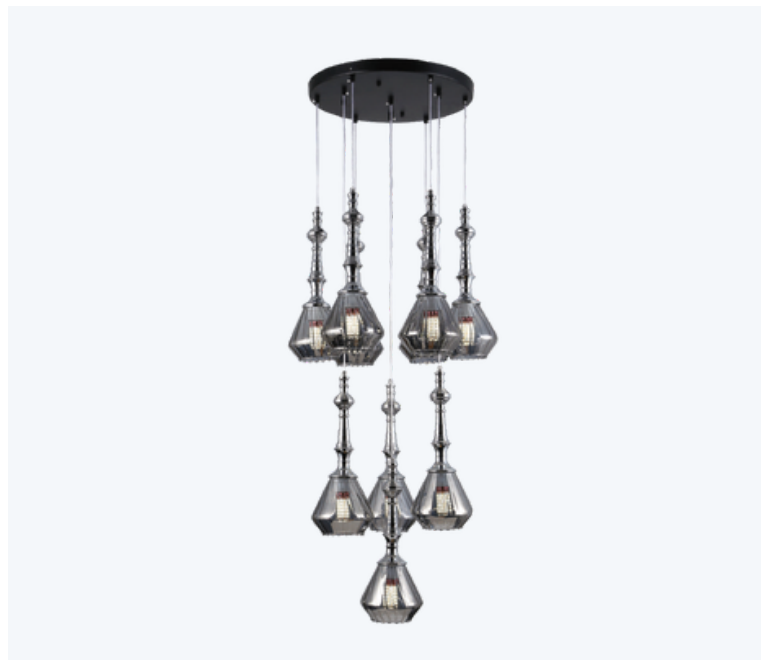

Model No.	Color	Dimension	Lamp Type
DRL S 11143	Smoke	D-20"H-40"	E27 x 10