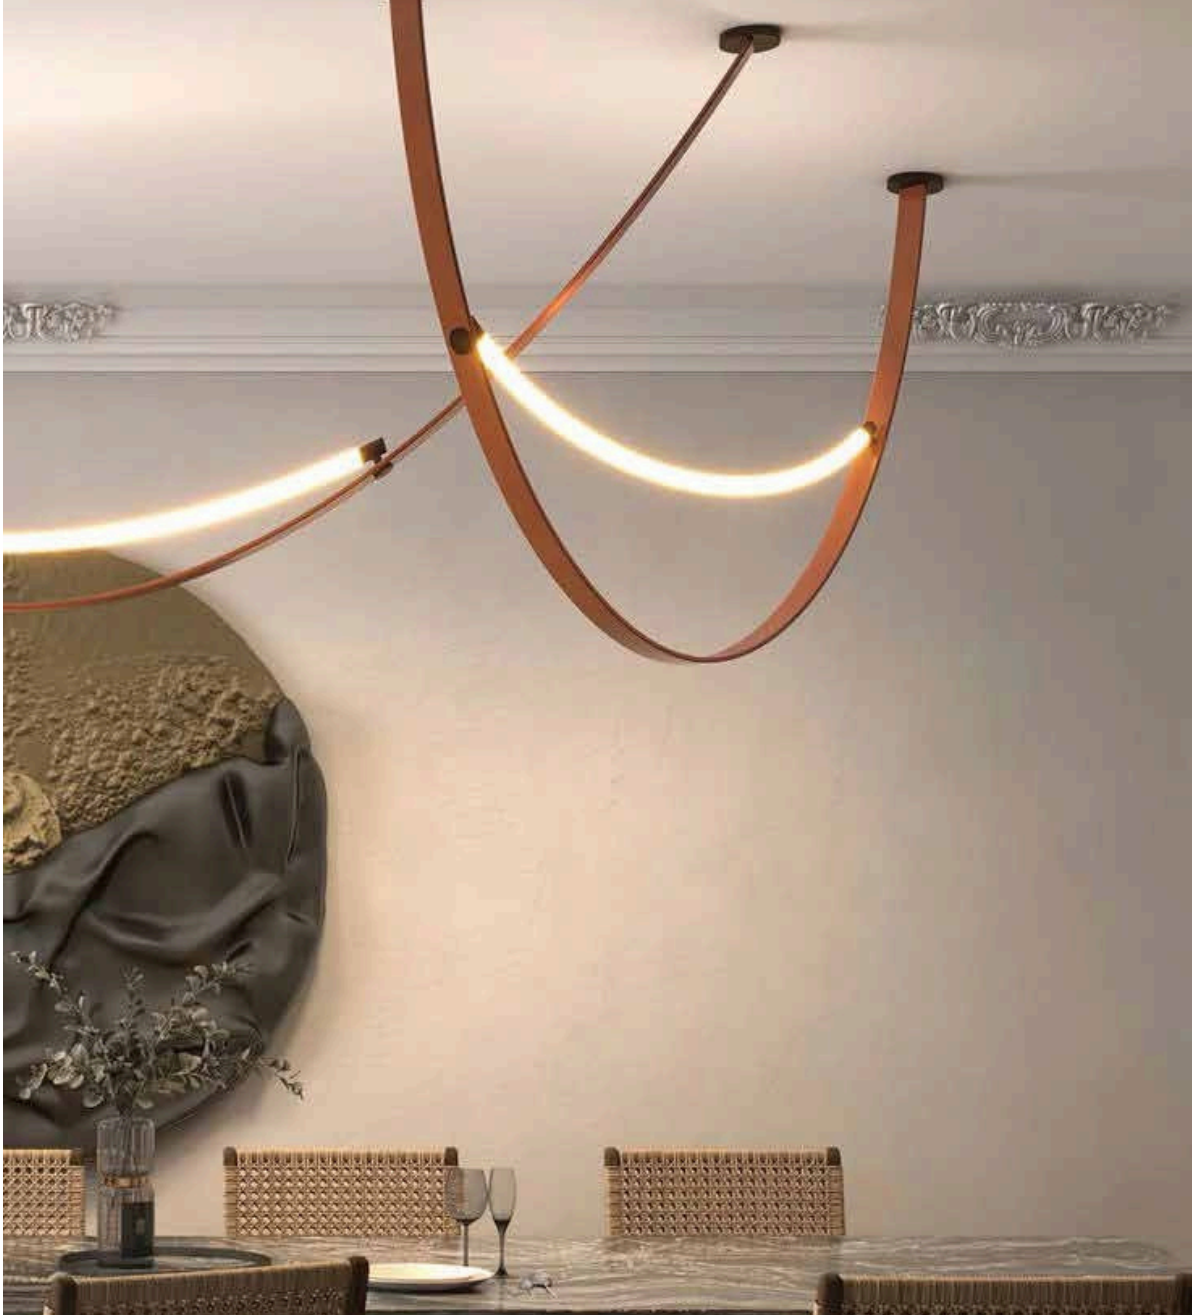

*We proudly celebrate our journey in lighting—rooted in purpose, shaped by experience, and inspired by the future.*

**CRAFTED BY PASSION,  
GLOWING WITH MEANING.**

Model No.	Color	Dimension	Lamp Type
DRL S 11086	Black	L-16" H-32"	WW 25W
DRL S 11087	Black	L-32" H-48"	WW 40W
DRL S 11088	Black	L-48" H-72"	WW 60W