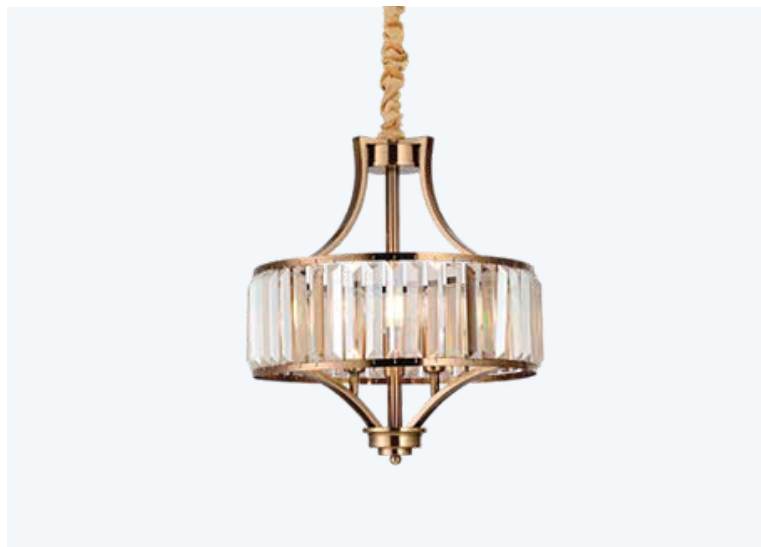

Model No.	Color	Dimension	Lamp Type
DRL S 11112	Antique Brass	D-16" H-18"	E27 x 3