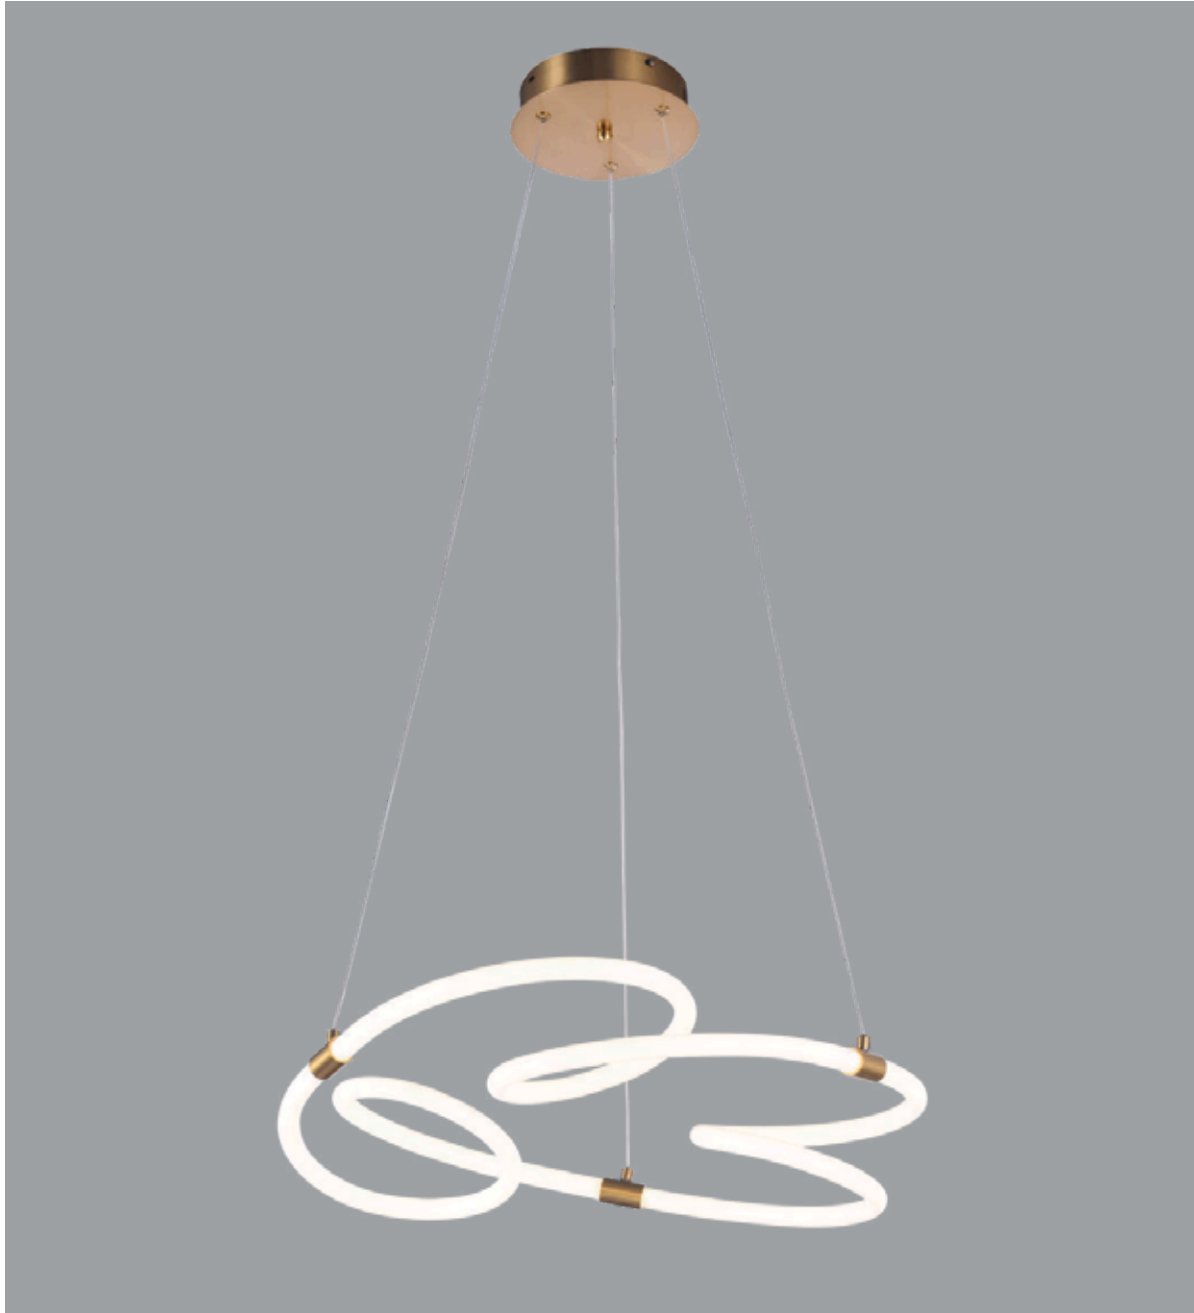

Model No.	Color	Dimension	Lamp Type
DRL S 11183	Amber + Gold	H-60" D-62"	E14 x 27

Model No.	Color	Dimension	Lamp Type
DRL S 11184	Rosegold metal	H-15" D-40"	E14 x 27

Model No.	Color	Dimension	Lamp Type
DRL S 11185	Smoke Glass	W-60" L-96"	250W RGB

Model No.	Color	Dimension	Lamp Type
DRL S 11186	MattGold Finish	H-14"D-24"	50W WW

Model No.	Color	Dimension	Lamp Type
DRL S 11187	Brass + Amber	D-30"H-24"	E27 x 8

Model No.	Color	Dimension	Lamp Type
DRL S 11188	FrenchGold + Black	D-32"H-6"	G9 x 6

Model No.	Color	Dimension	Lamp Type
DRL S 11189	Smoke	H-12"D-20"	G9 x 3

Model No.	Color	Dimension	Lamp Type
DRL S 11190	Gunmetal Black + Gold	H-32" D-24"	30W WW

Model No.	Color	Dimension	Lamp Type
DRL S 11191	Grey	D-24" H-3"	WW 32W