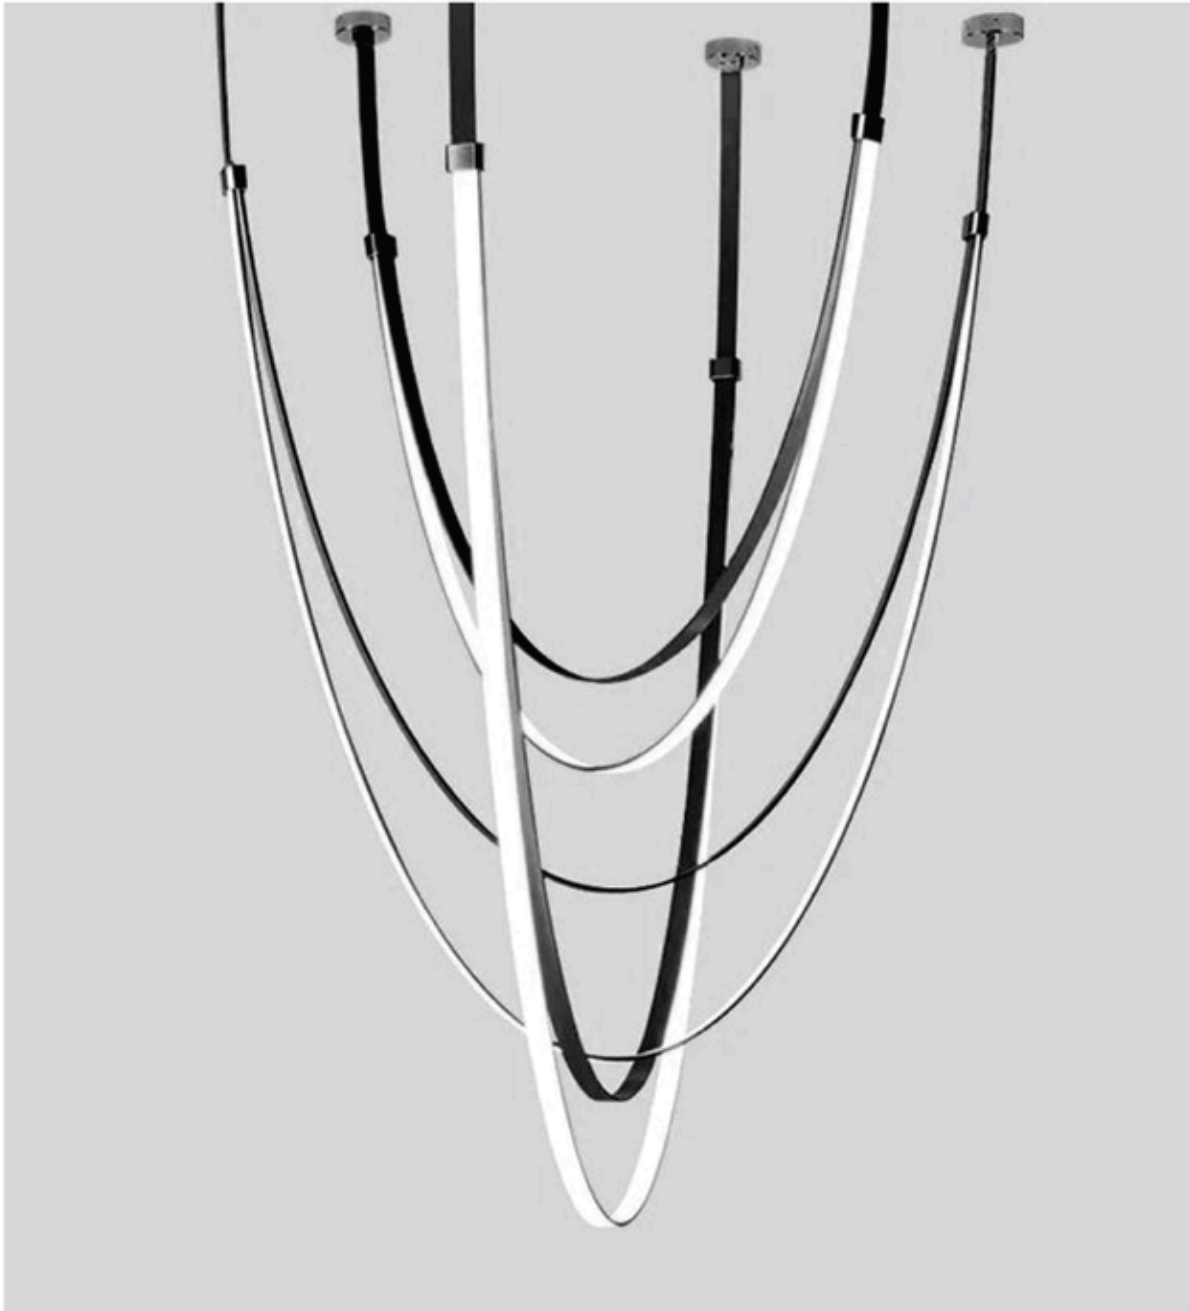

Model No.	Color	Dimension	Lamp Type
DRL S 11089	Brown	L-16" H-32"	WW 25W
DRL S 11090	Brown	L-32" H-48"	WW 40W

Model No.	Color	Dimension	Lamp Type
DRL S 11091	Black	L-40" H-20"	WW 20W

Model No.	Color	Dimension	Lamp Type
DRL S 11092	Brown + Amber	D-80"	WW 25W
DRL S 11093	Brown + Amber	D-120"	WW 35W

Model No.	Color	Dimension	Lamp Type
DRL S 11094	Black + Smoke	D-80"	WW 25W
DRL S 11095	Black + Smoke	D-120"	WW 35W

Model No.	Lamp Type	Size
DRL S 11096	WH 20W NW 20W WW 20W	1 Mt
DRL S 11096	WH 20W NW 20W WW 20W	1.5 Mt
DRL S 11096	WH 20W NW 20W WW 20W	2 Mt

Model No.	Lamp Type	Size
DRL S 11096	WH 50W NW 50W WW 50W	2.5 Mt
DRL S 11096	WH 60W NW 60W WW 60W	3 Mt
DRL S 11096	WH 70W NW 70W WW 70W	3.5 Mt

Model No.	Lamp Type	SIZE
DRL S 11097	WH 80W NW 80W WW 80W	4 Mt
DRL S 11097	WH 90W NW 90W WW 90W	4.5 Mt
DRL S 11097	WH 100W NW 100W WW 100W	5 Mt