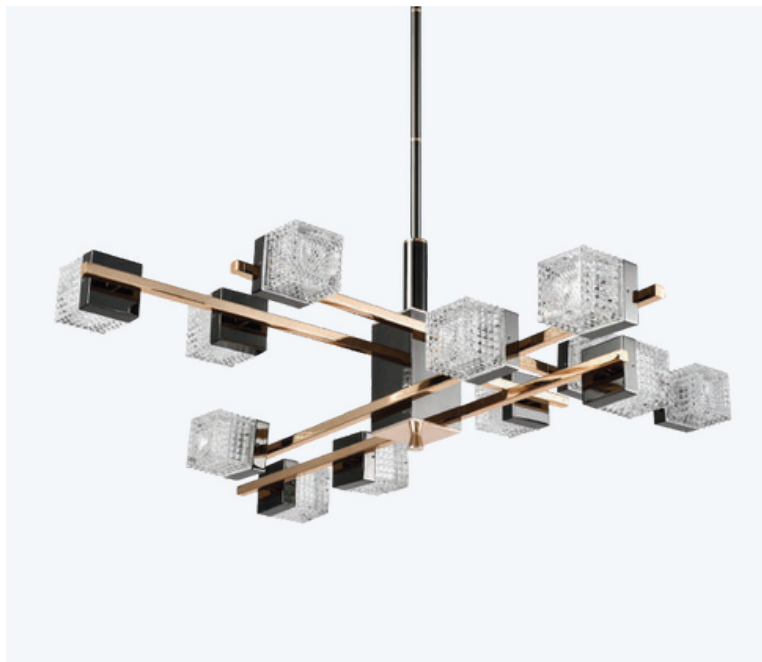

Model No.	Color	Dimension	Lamp Type
DRL S 11169	Black + Gold	L-36" W-36"	3 in 1-96W